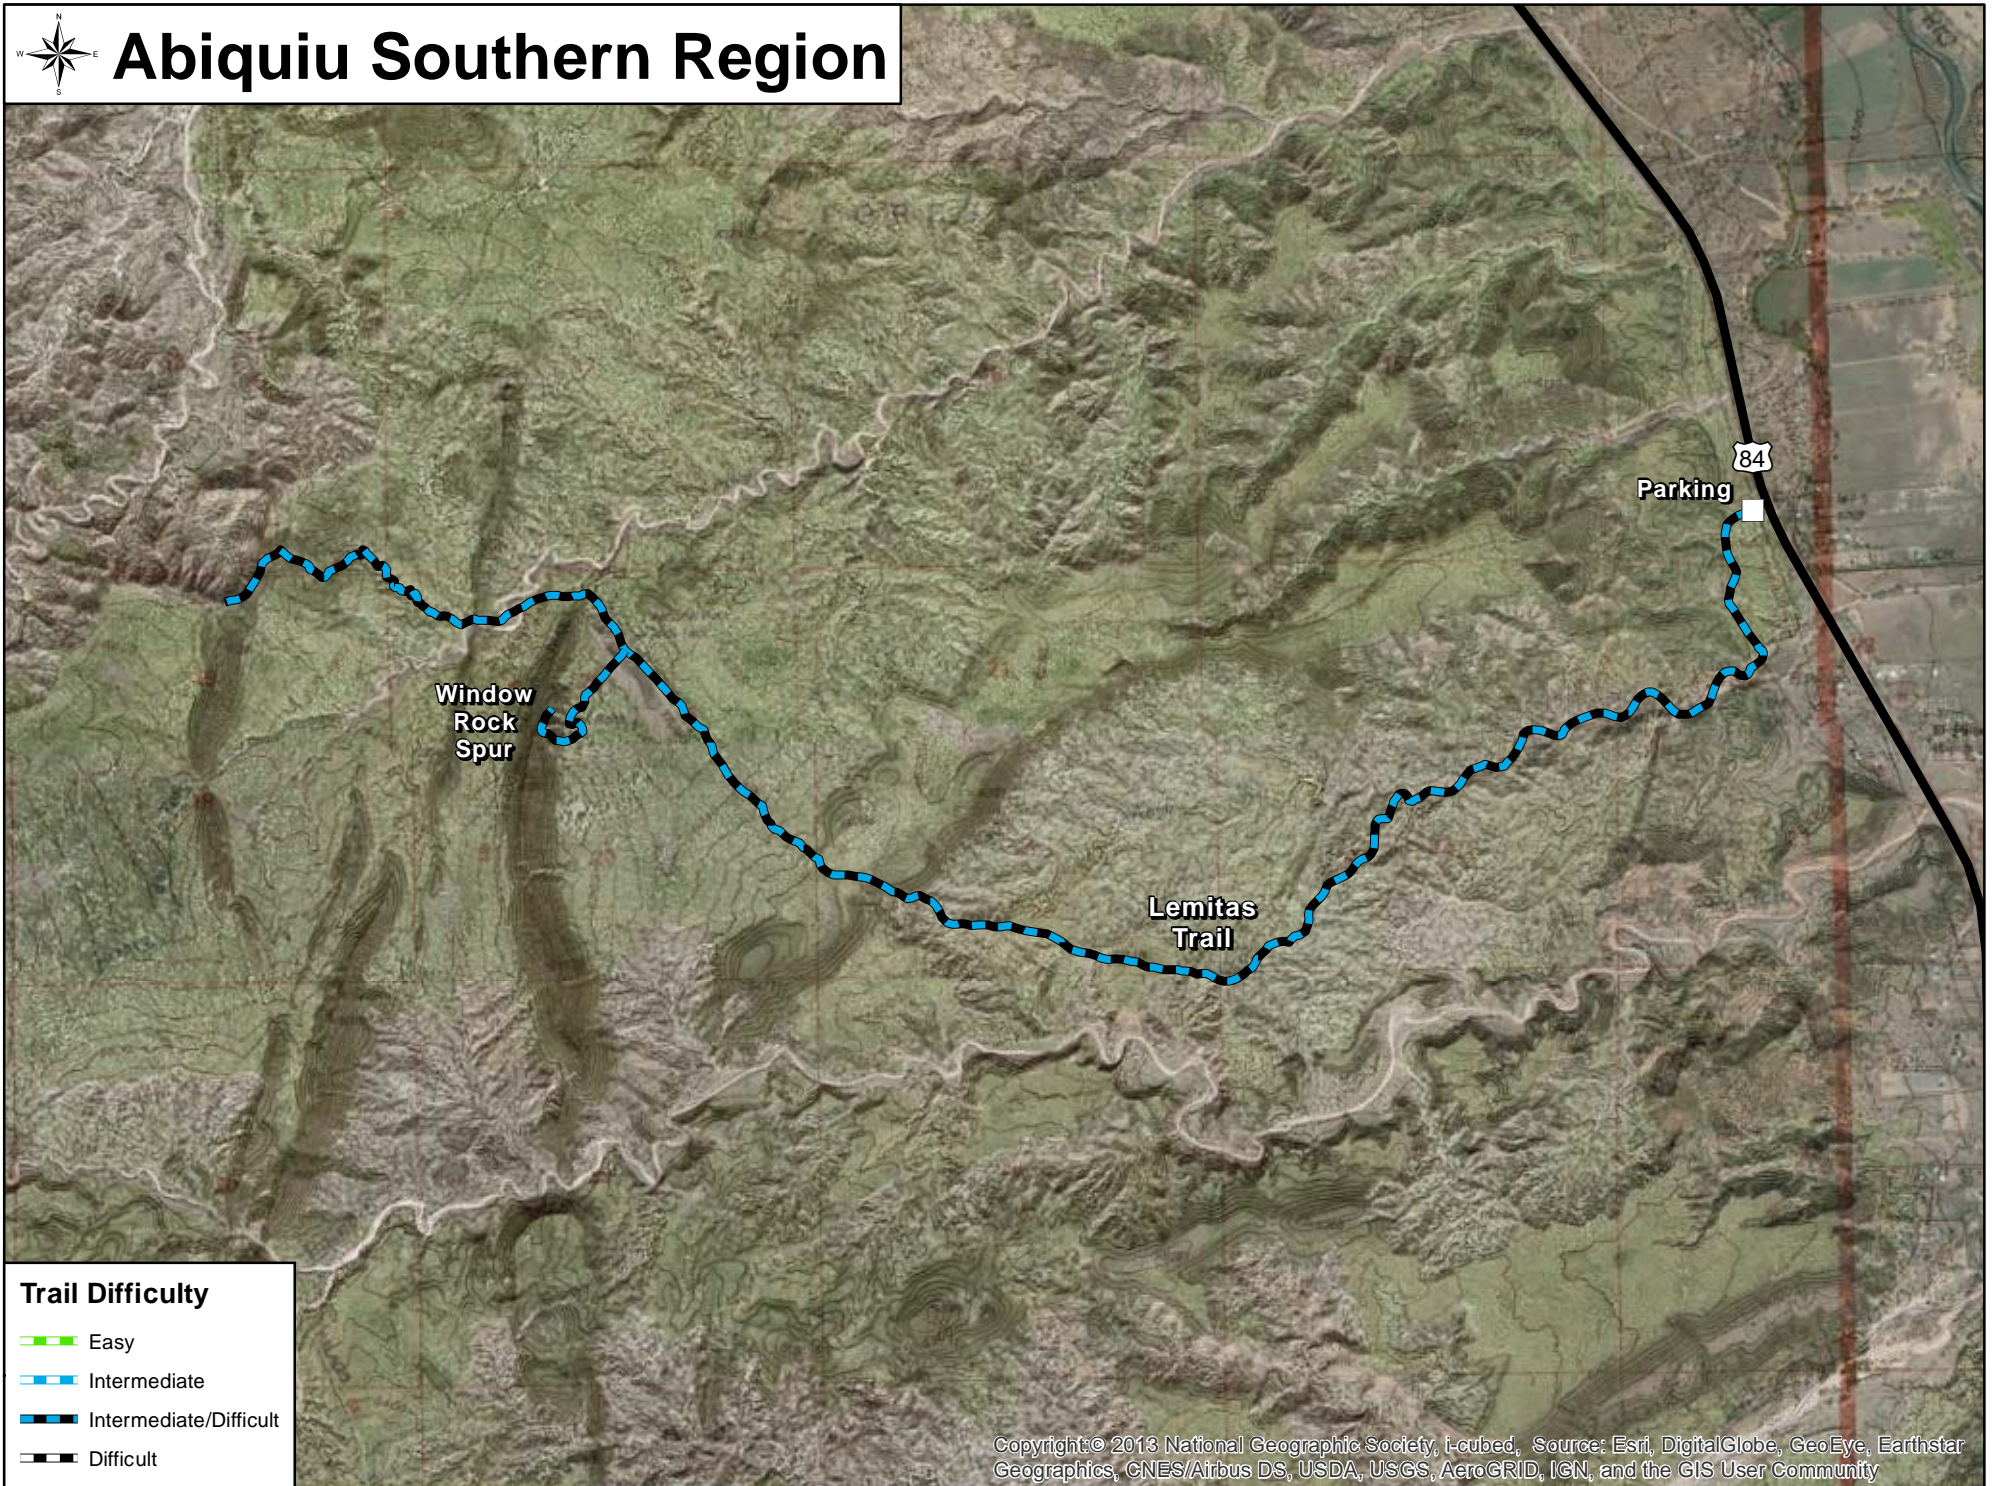

Abiquiu Mountain Bike Trails

Abiquiu Northern Region

Trail Difficulty

- Easy
- Intermediate
- Intermediate/Difficult
- Difficult

Abiquiu Southern Region

Trail Difficulty

- Easy
- - Intermediate
- - Intermediate/Difficult
- - Difficult