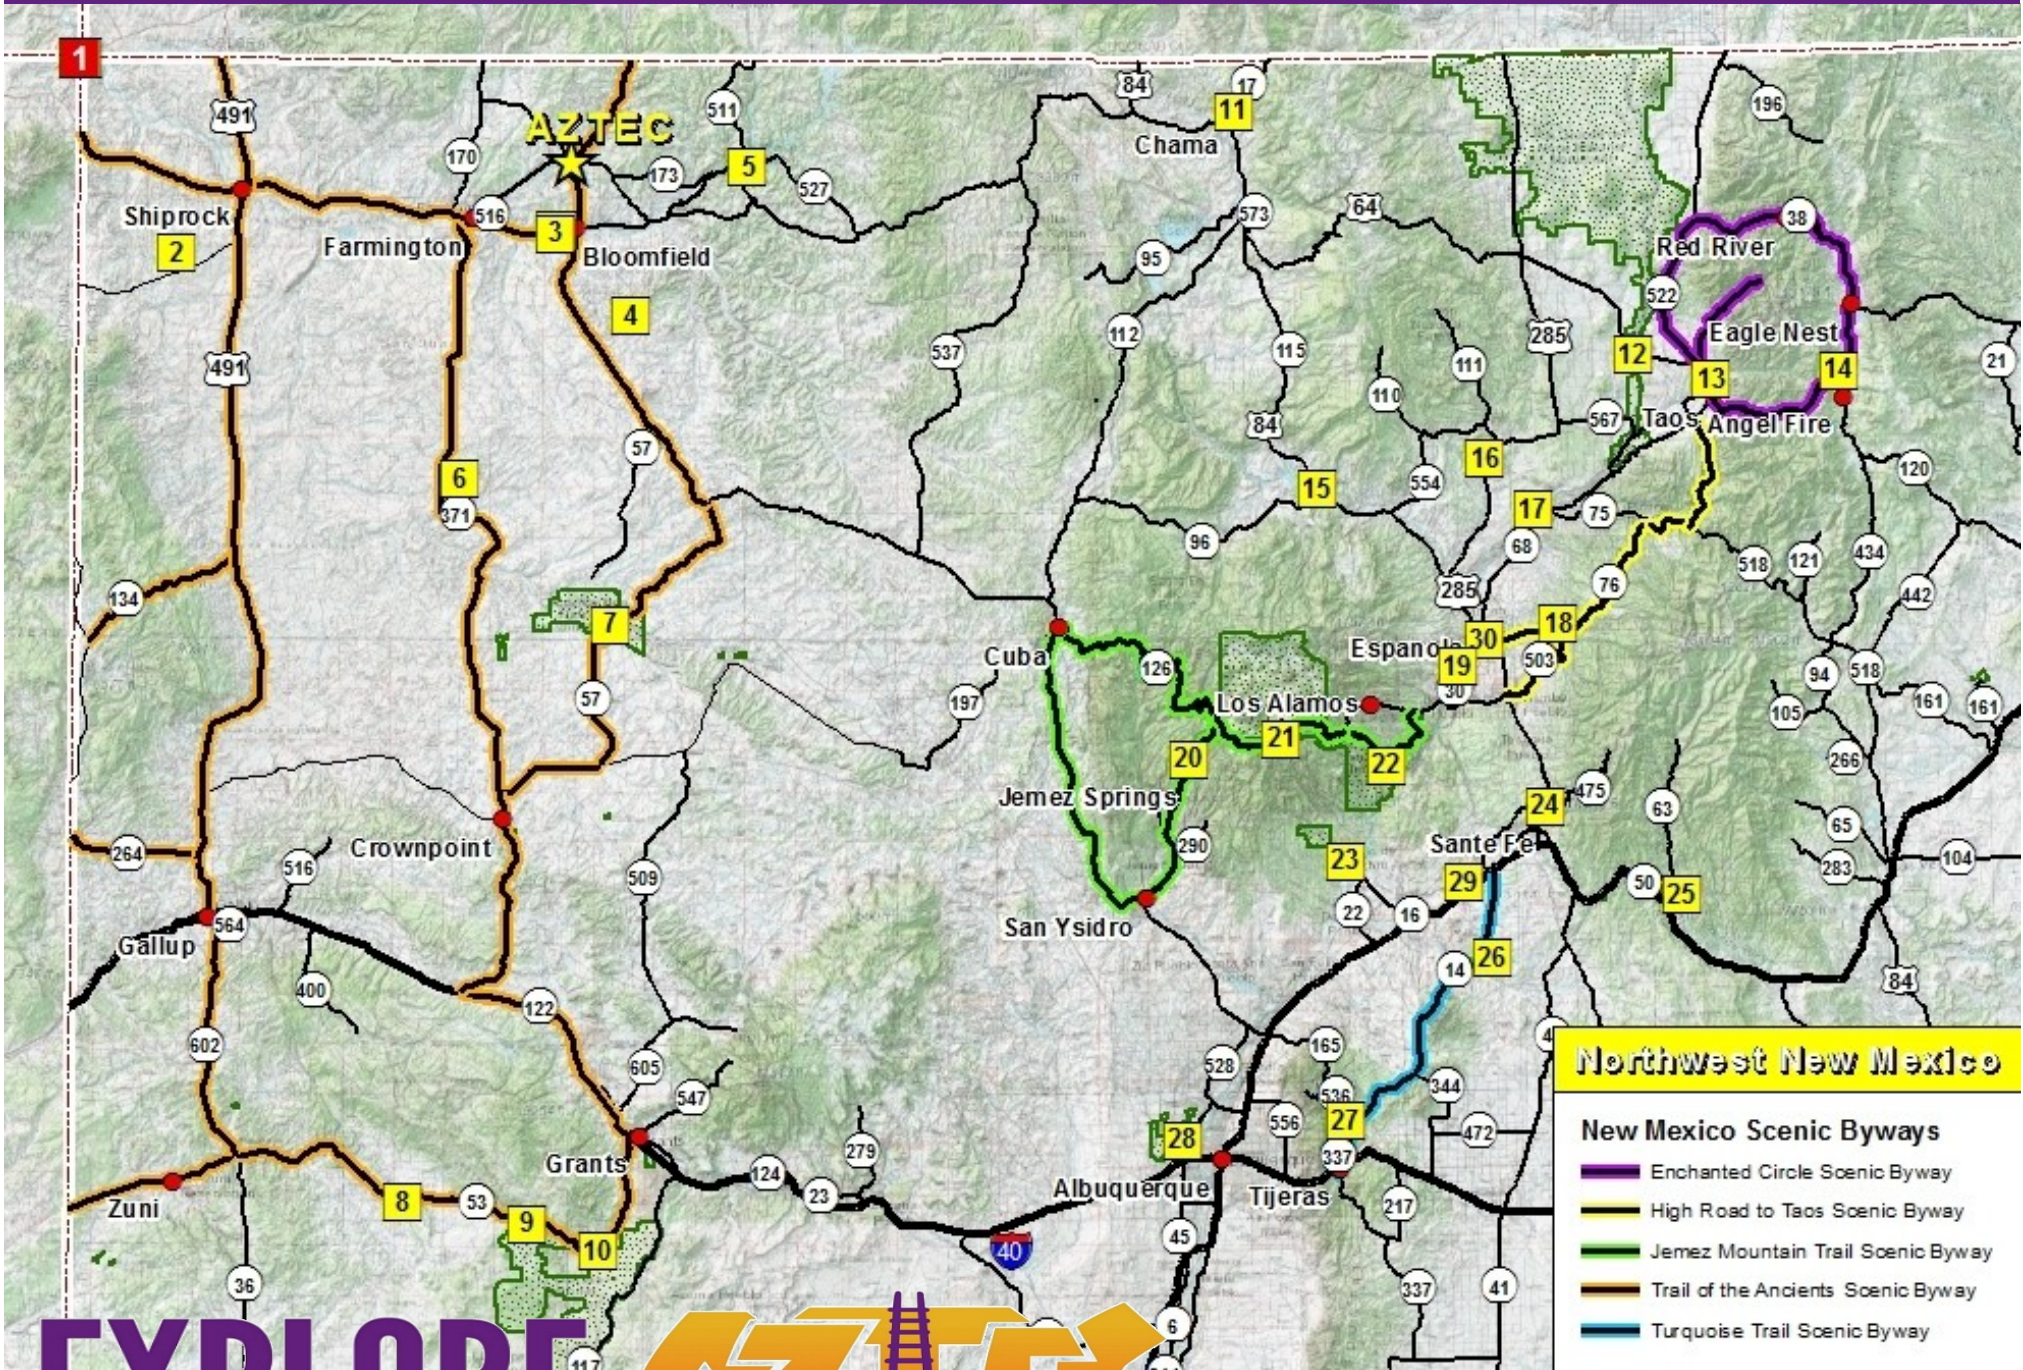

Attraction	Miles
1 Four Corners National Monument www.navajonationparks.org	76
2 Shiprock Pinnacle shiprock.navajochapters.org	50
3 Salmon Ruins Museum www.salmonruins.com	11
4 Angel Peak Recreation Area www.blm.gov/visit/angel-peak-scenic-area	27
5 Navajo Lake State Park www.stateparks.com/navajo_lake_state_park_in_new_mexico.html	27
6 Bisti / De-Na-Zin Wilderness Area www.blm.gov/visit/bisti-de-na-zin-wilderness	70
7 Chaco Culture National Historical Park www.nps.gov/chcu	80
8 El Morro National Monument www.nps.gov/elmo	192
9 Ice Cave & Bandera Volcano www.icecaves.com	175
10 El Malpais National Monument www.nps.gov/elma	179
11 Cumbres & Toltec Scenic Railroad cumbrestoltec.com	106
12 Rio Grande del Norte National Monument	186
13 Taos / Taos Pueblo taos.org	209
14 Angel Fire Vietnam Veterans Memorial www.vietnamveteransmemorial.org	220
15 Abiquiu & Ghost Ranch	148
16 Ojo Caliente Hot Springs	179
17 Classical Gas Museum	182
18 Chimayo	178
19 Puye Cliff Dwellings www.puyeciffdwellings.com	207
20 Jemez Springs	155
21 Valles Caldera National Preserve www.nps.gov/vall	155
22 Bandelier National Monument www.nps.gov/band	198
23 Kasha-Katuwe Tent Rocks National Monument	196
24 Santa Fe www.santafe.org	206
25 Pecos National Historical Park www.nps.gov/peco	229
26 Origami in the Garden outsidetheboxstudio.com	200
27 Tinkertown Museum tinkertown.com	199
28 Petroglyph National Monument www.nps.gov/petr	174
29 El Rancho de Las Golondrinas golondrinas.org	192
30 Española	170

www.aztecnm.com

New Mexico, USA

[f](#) [@](#)CityofAztec

New Mexico Attractions

Great Road Trips Series

110 N. Ash Ave ~ Aztec, NM 87410 ~ (505) 334-9551

Northwest New Mexico Points of Interest

EXPLORE **AZTEC**