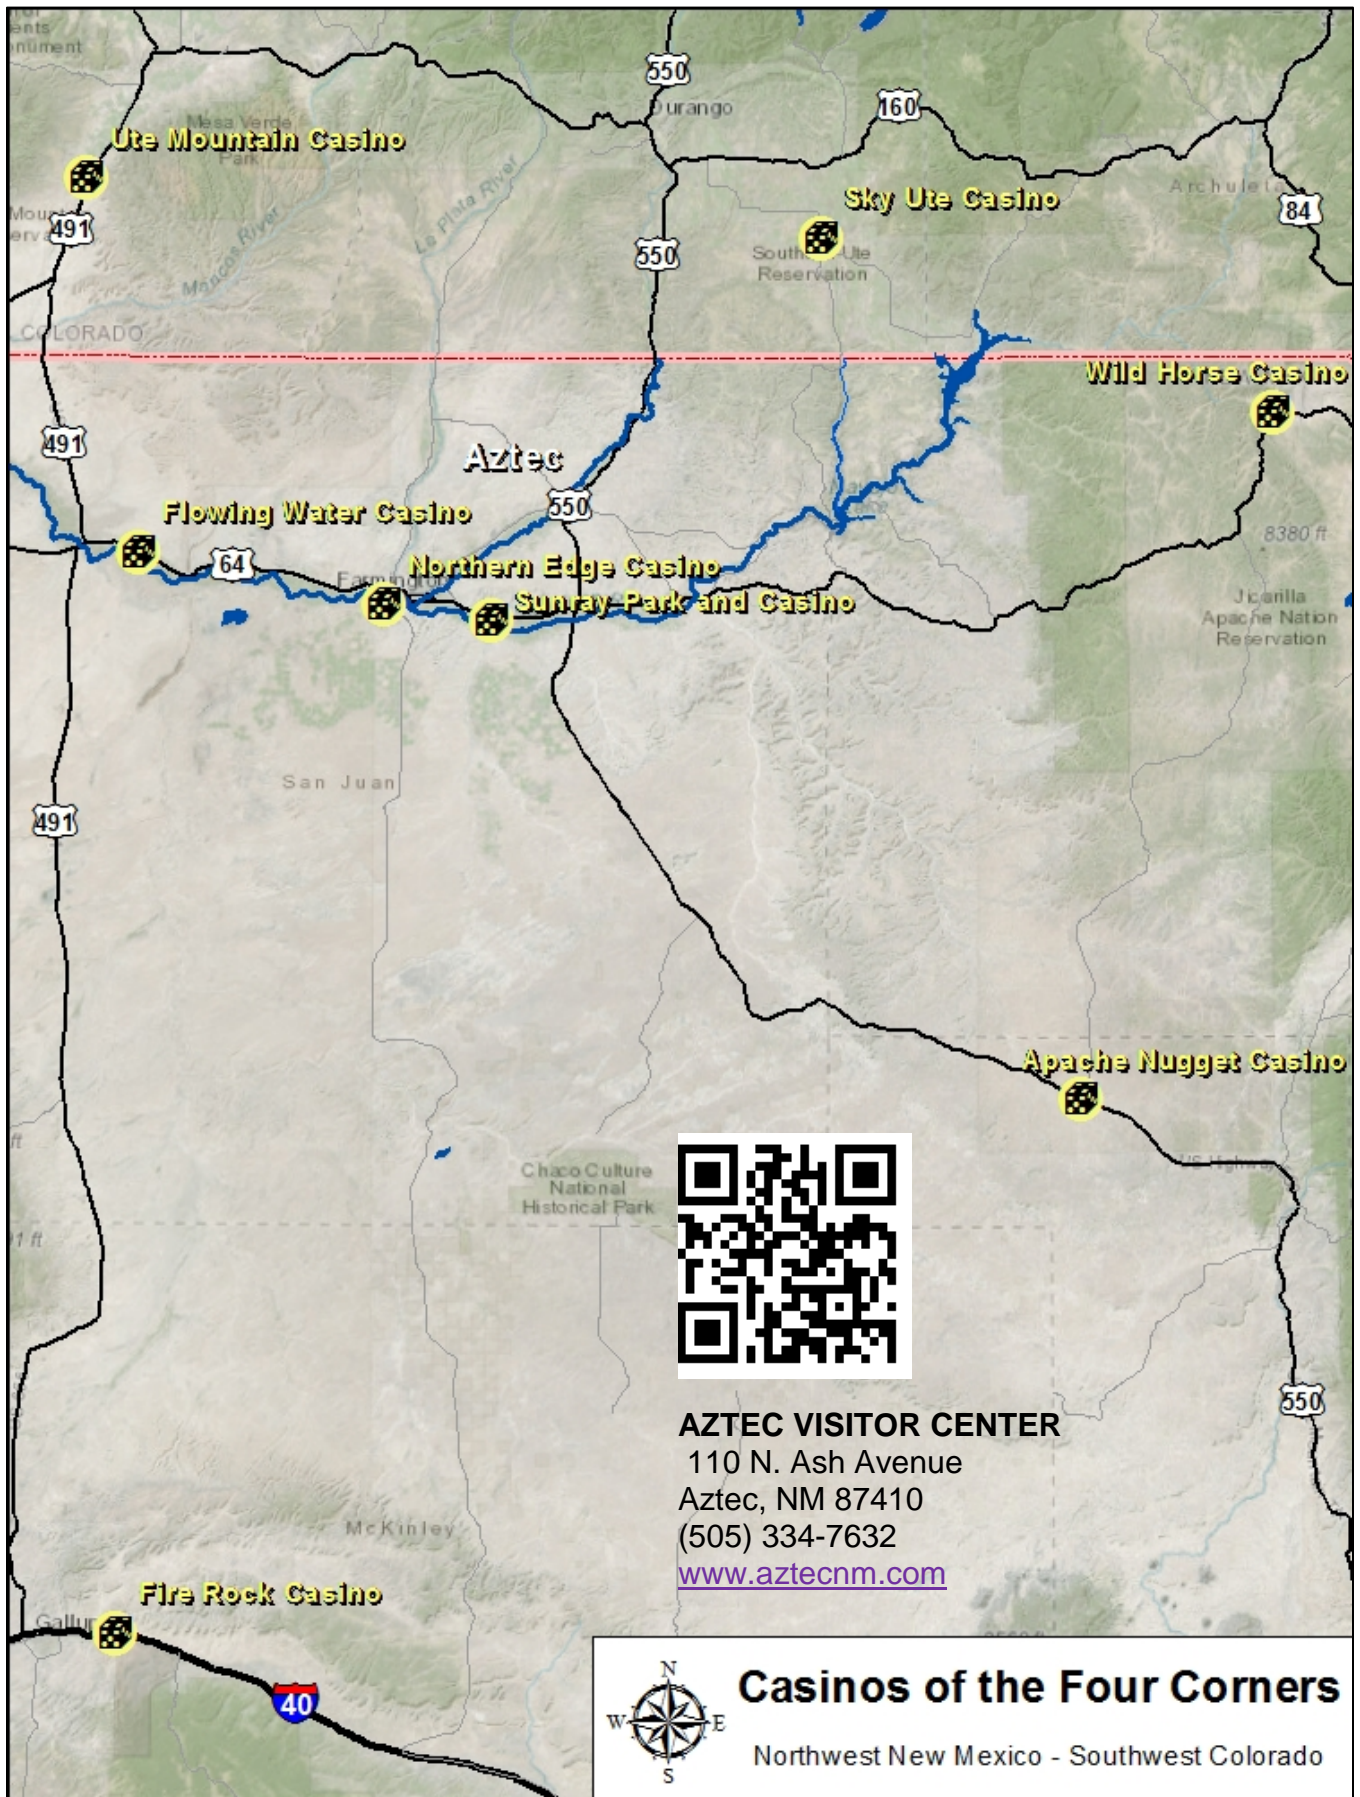

New Mexico, USA
Four Corners Casinos

LOCAL (Less than 40 miles / 1 hour travel)

Flowing Water Casino

2710 East Highway 64
Shiprock, NM 87420
(505) 368-2300

flowingwater.com

36.77504 -108.60767

Northern Edge Casino

US 550 and NM 537
Cuba, NM 87013
(575) 289-2486

www.apachenugget.com

36.14770 -107.26438

Fire Rock Navajo Casino

249 Rte 66
Church Rock, NM 87311
(866) 941-2444 (toll free)

www.firerocknavajocasino.com

35.53256 -108.62849

Ute Mountain Casino & Resort

3 Weeminuche Drive
Towaoc, CO 81334
(800) 258-8007 (toll free)

www.utemountaincasino.com

37.20487 -108.68565

Wild Horse Casino & Hotel

13603 US 64
Dulce, NM 87528
(575) 759-3777

www.apachenugget.com

36.93528 -106.9863

AZTEC VISITOR CENTER
110 N. Ash Avenue
Aztec, NM 87410
(505) 334-7632
www.aztecnm.com

Casinos of the Four Corners

Northwest New Mexico - Southwest Colorado