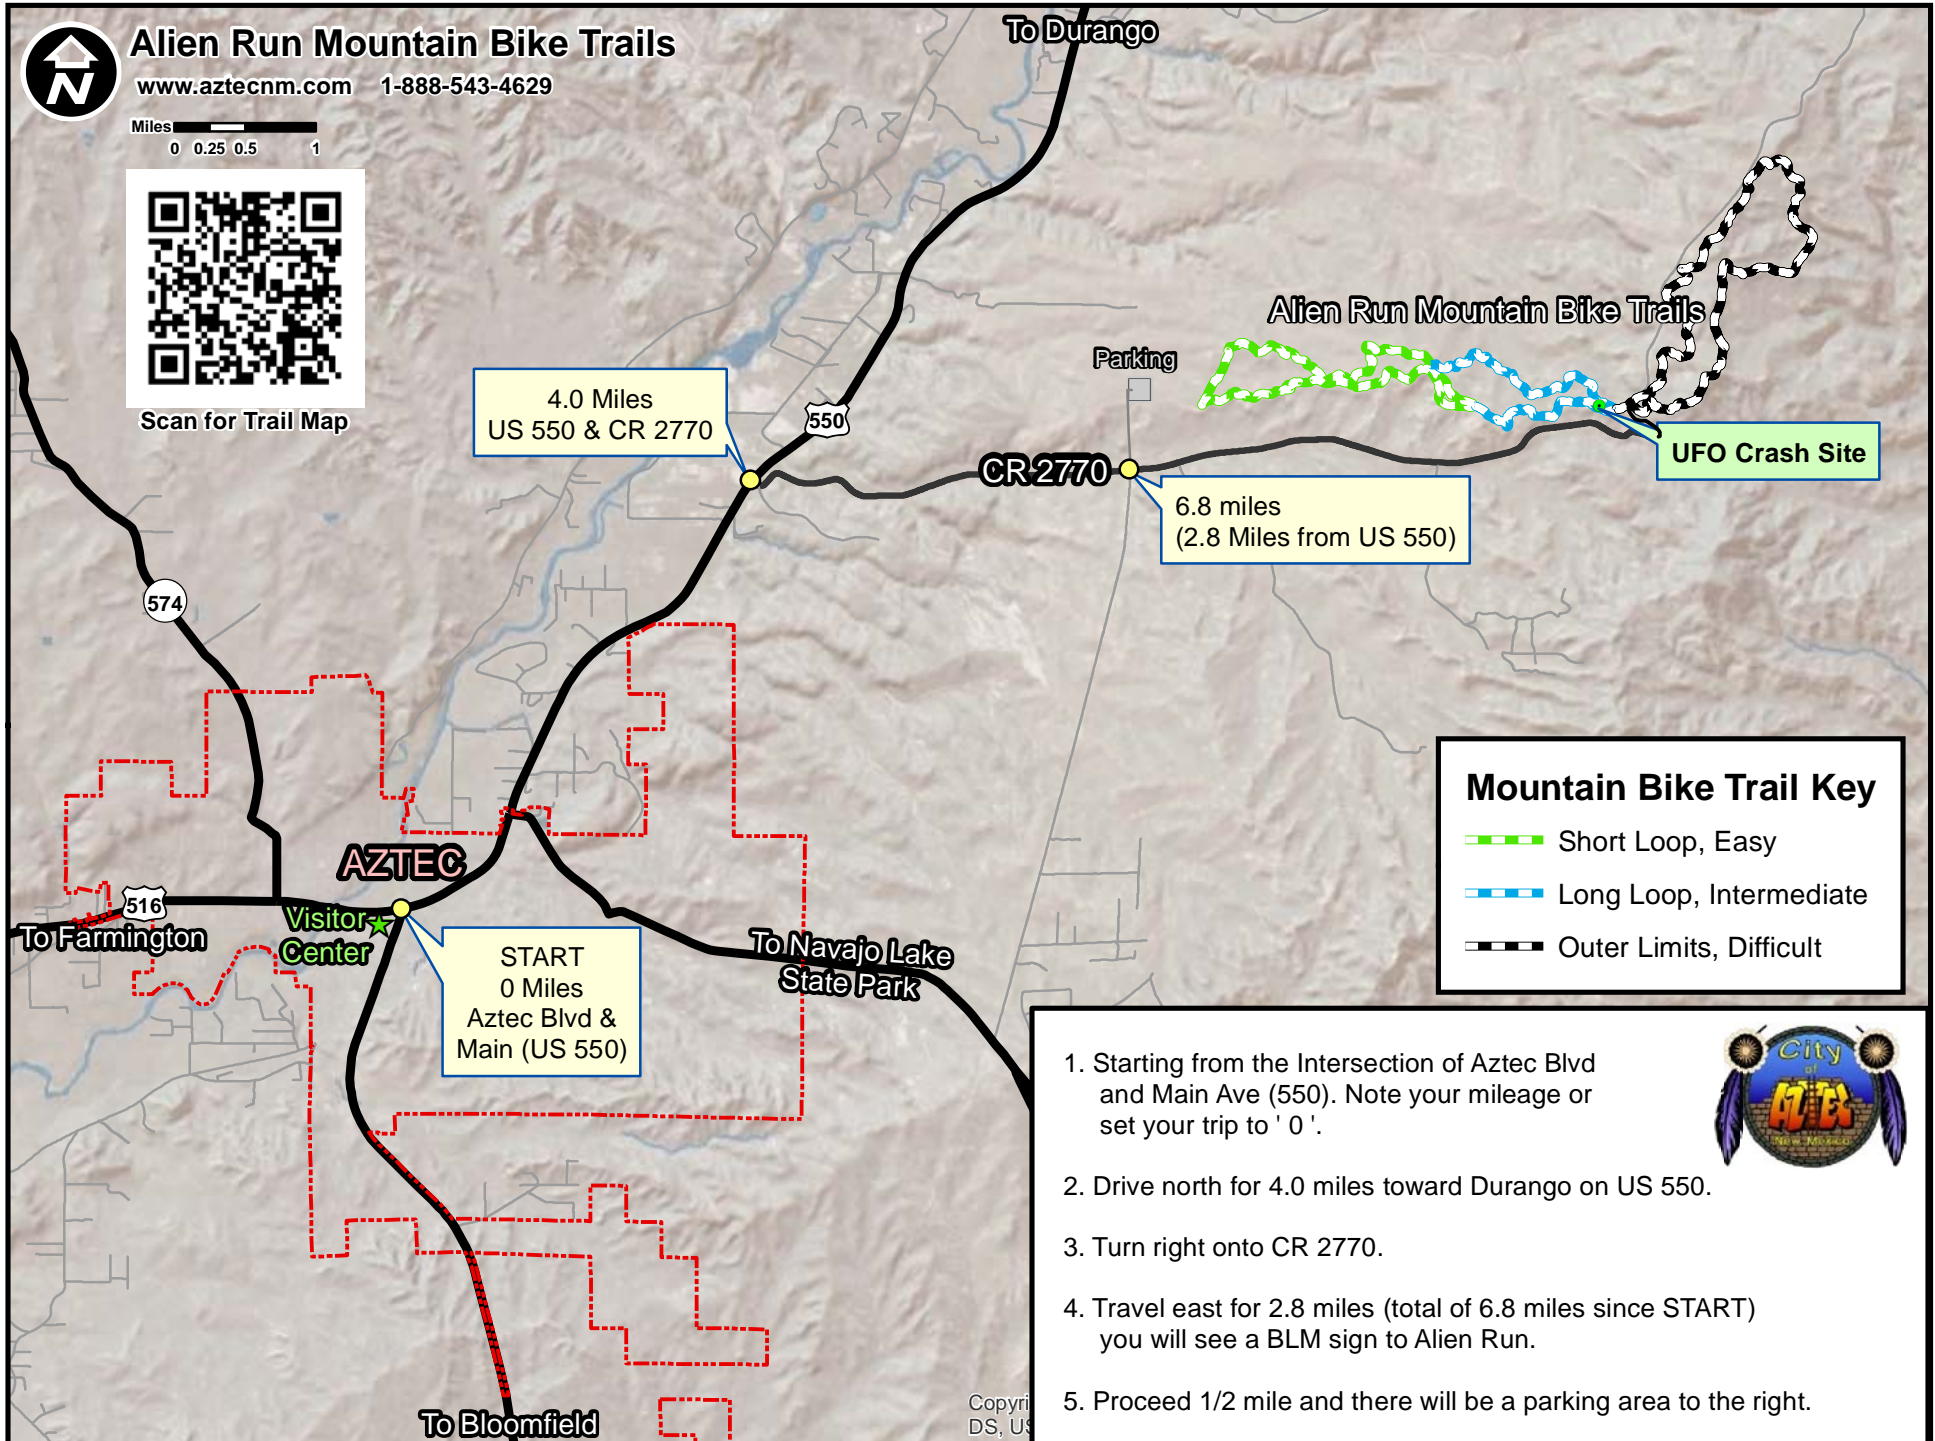

# Alien Run Mountain Bike Trails

www.aztecnm.com 1-888-543-4629

Miles  
0 0.25 0.5 1

Scan for Trail Map

4.0 Miles  
US 550 & CR 2770

6.8 miles  
(2.8 Miles from US 550)

UFO Crash Site

START  
0 Miles  
Aztec Blvd &  
Main (US 550)

### Mountain Bike Trail Key

-  Short Loop, Easy
-  Long Loop, Intermediate
-  Outer Limits, Difficult

1. Starting from the Intersection of Aztec Blvd and Main Ave (550). Note your mileage or set your trip to '0'.
2. Drive north for 4.0 miles toward Durango on US 550.
3. Turn right onto CR 2770.
4. Travel east for 2.8 miles (total of 6.8 miles since START) you will see a BLM sign to Alien Run.
5. Proceed 1/2 mile and there will be a parking area to the right.

Copyright  
DS, USA