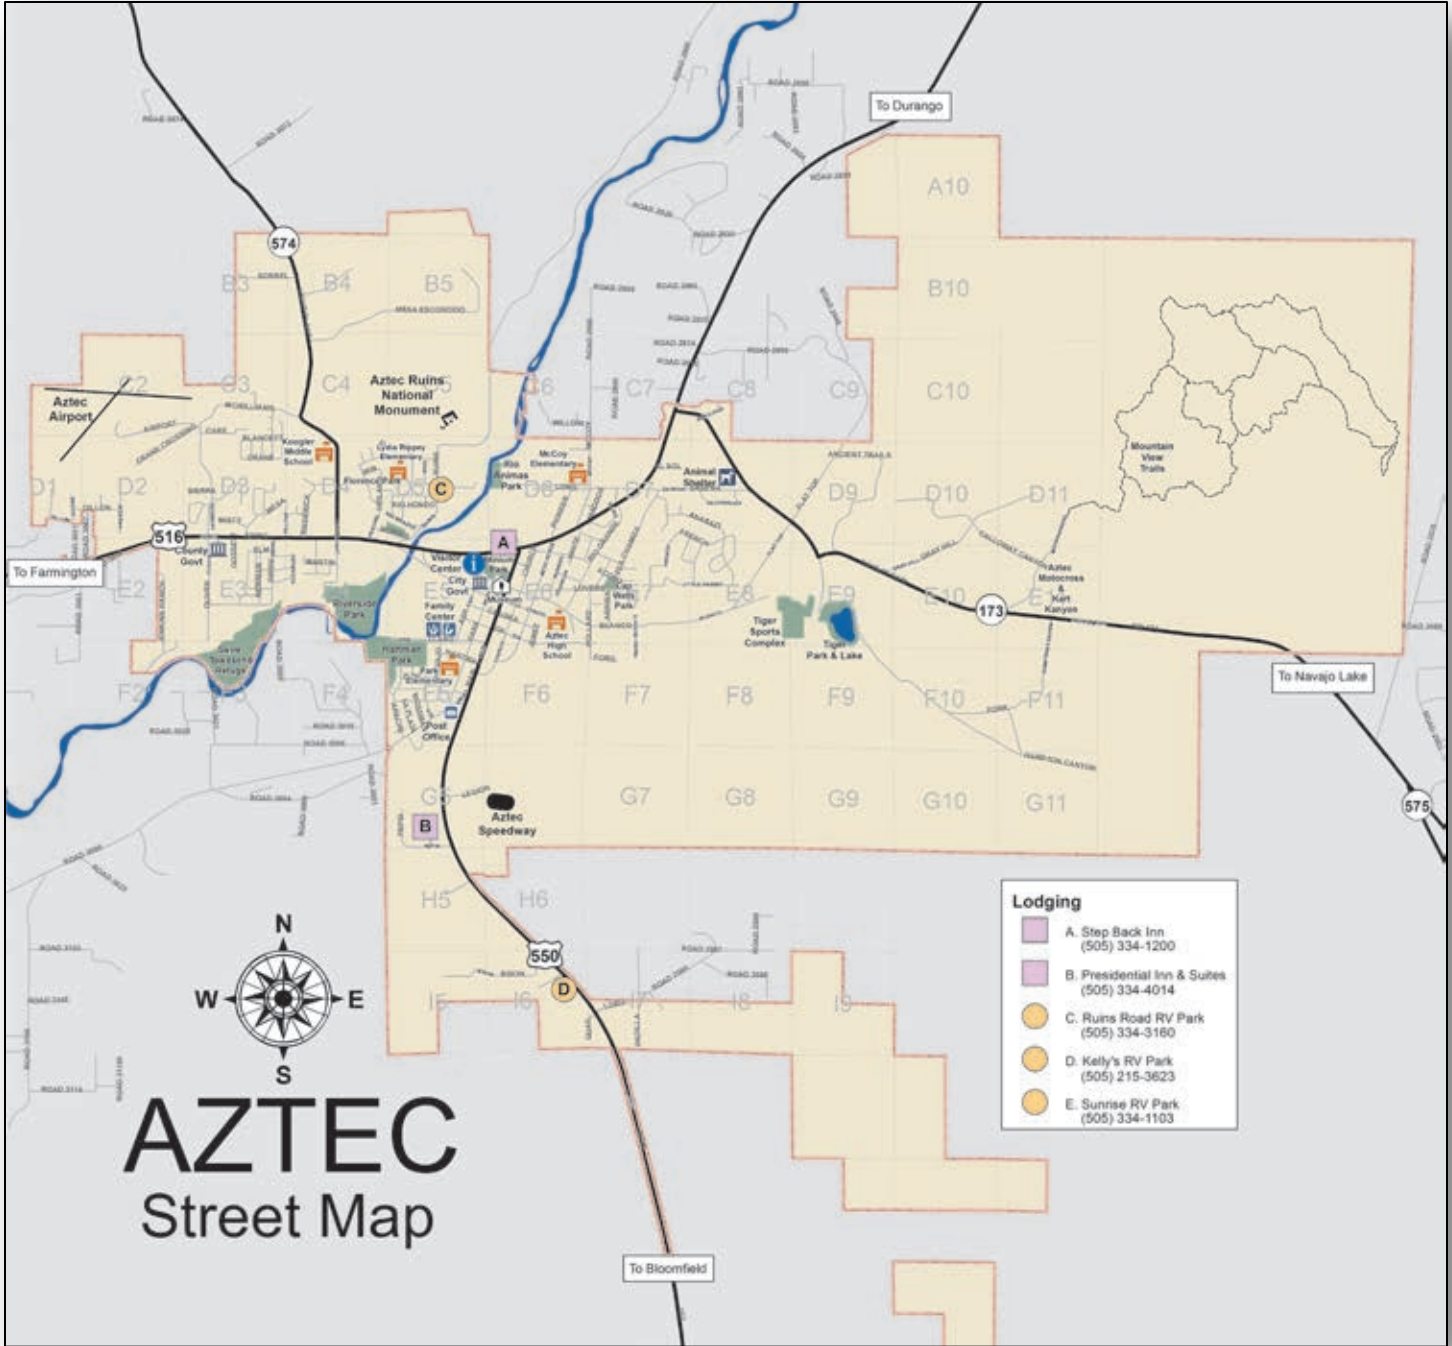

## Directions to Aztec Visitor Center

### South from Bloomfield NM to Aztec Visitor Center

1. From Bloomfield head north on U.S. 550 which becomes S. Main Ave. once in Aztec city limits.
2. Turn left (west) onto W. Chaco St. and proceed to second stop sign (Ash Ave) approx. 0.1 mile.
3. Turn right (north) onto N. Ash Ave. and proceed approx. 0.1 mile and the Aztec Visitor Center will be on the right-hand side.

### North from Durango CO to Aztec Visitor Center

1. From Durango head south on U.S. 550 which becomes NE Aztec Blvd. once in Aztec city limits.
2. Continue straight (west) at the intersection of Aztec Blvd and Main Ave for approx. 0.2 miles.
3. Turn left (south) onto N. Ash Ave. and proceed approx. 250 ft and the Aztec Visitor Center will be on the left-hand side.

### West from Farmington NM to Aztec Visitor Center

1. From Farmington head east on U.S. 516 which becomes W Aztec Blvd. once in Aztec city limits.
2. Continue straight (east) and pass through four lighted intersections (Oliver, Light Plant Rd, Ruins Rd, Chaco St) for approx. 1.3 miles.
3. Turn right (south) onto N. Ash Ave. and proceed approx. 250 ft and the Aztec Visitor Center will be on the left-hand side.