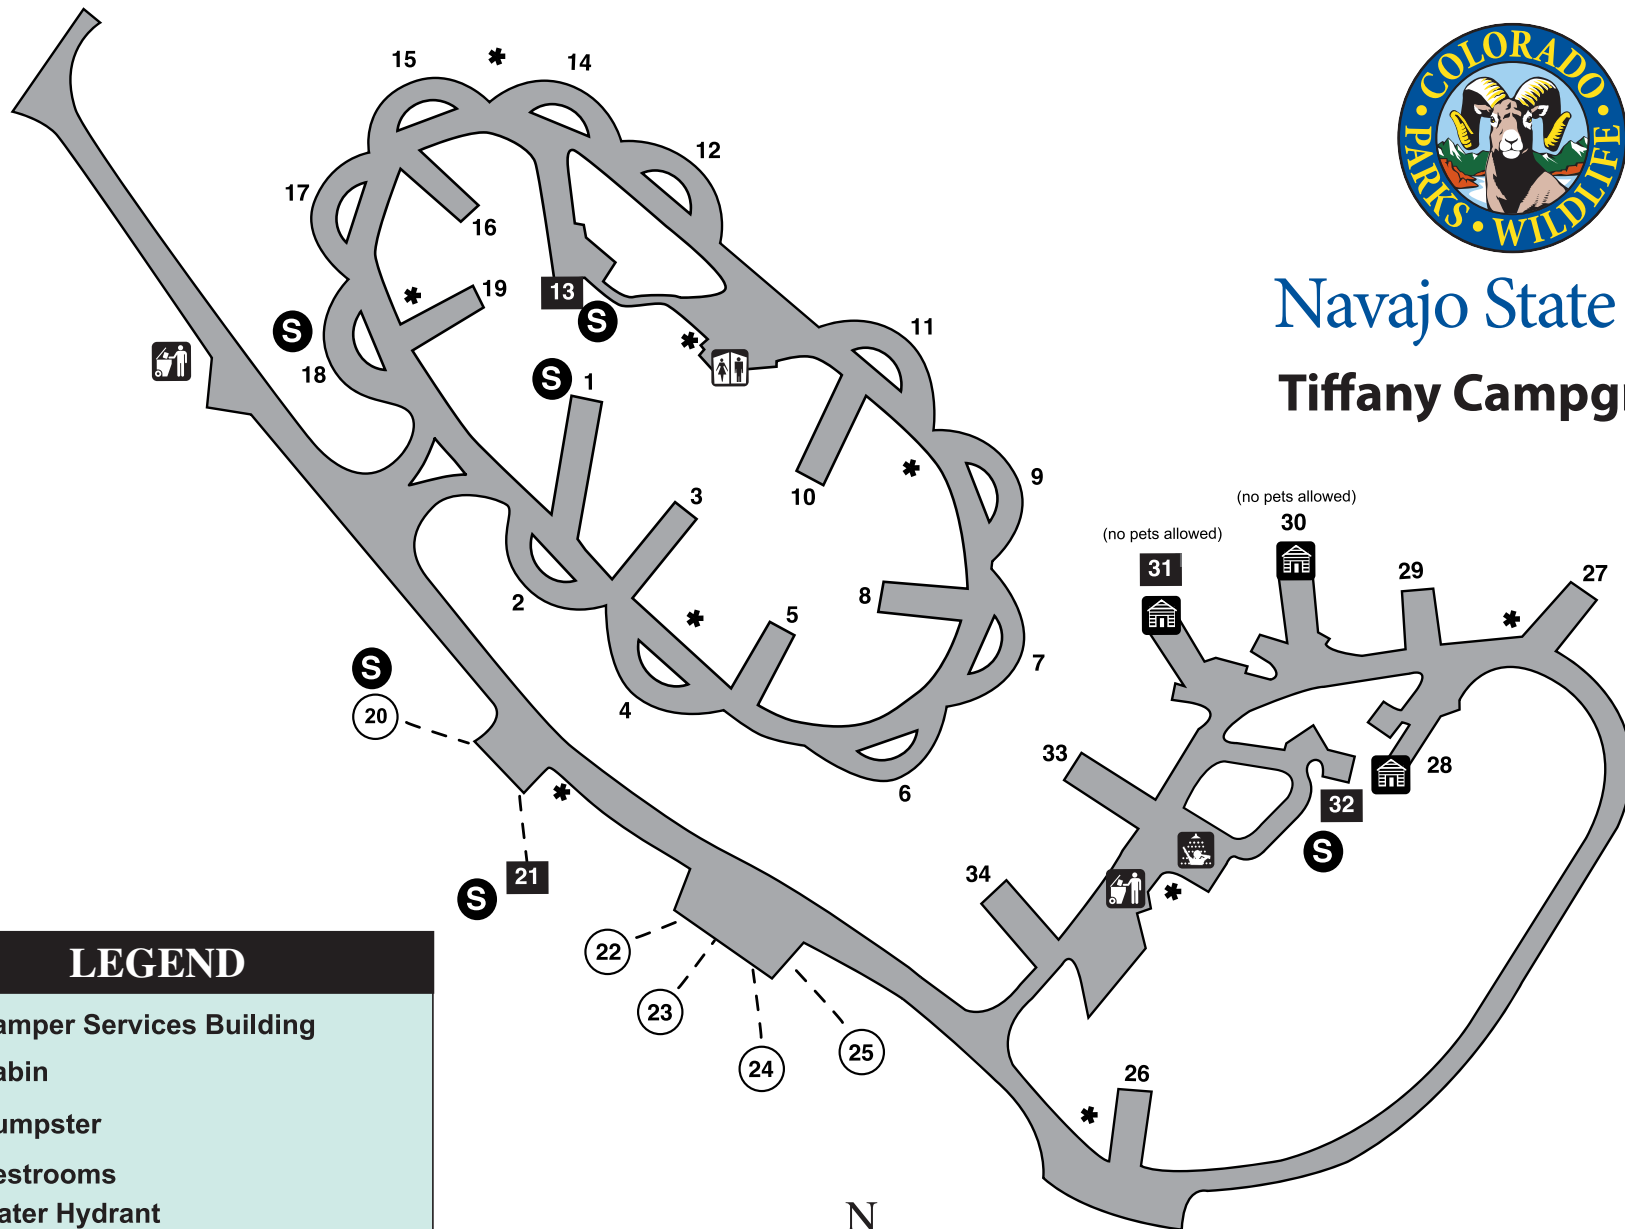

Navajo State Park

Tiffany Campground

LEGEND

- Camper Services Building
- Cabin
- Dumpster
- Restrooms
- Water Hydrant
- Shade Roof Over Table
- Walk-in Tent Site

The following campsites are accessible:

- 13**
- 21**
- 31**
- 32**