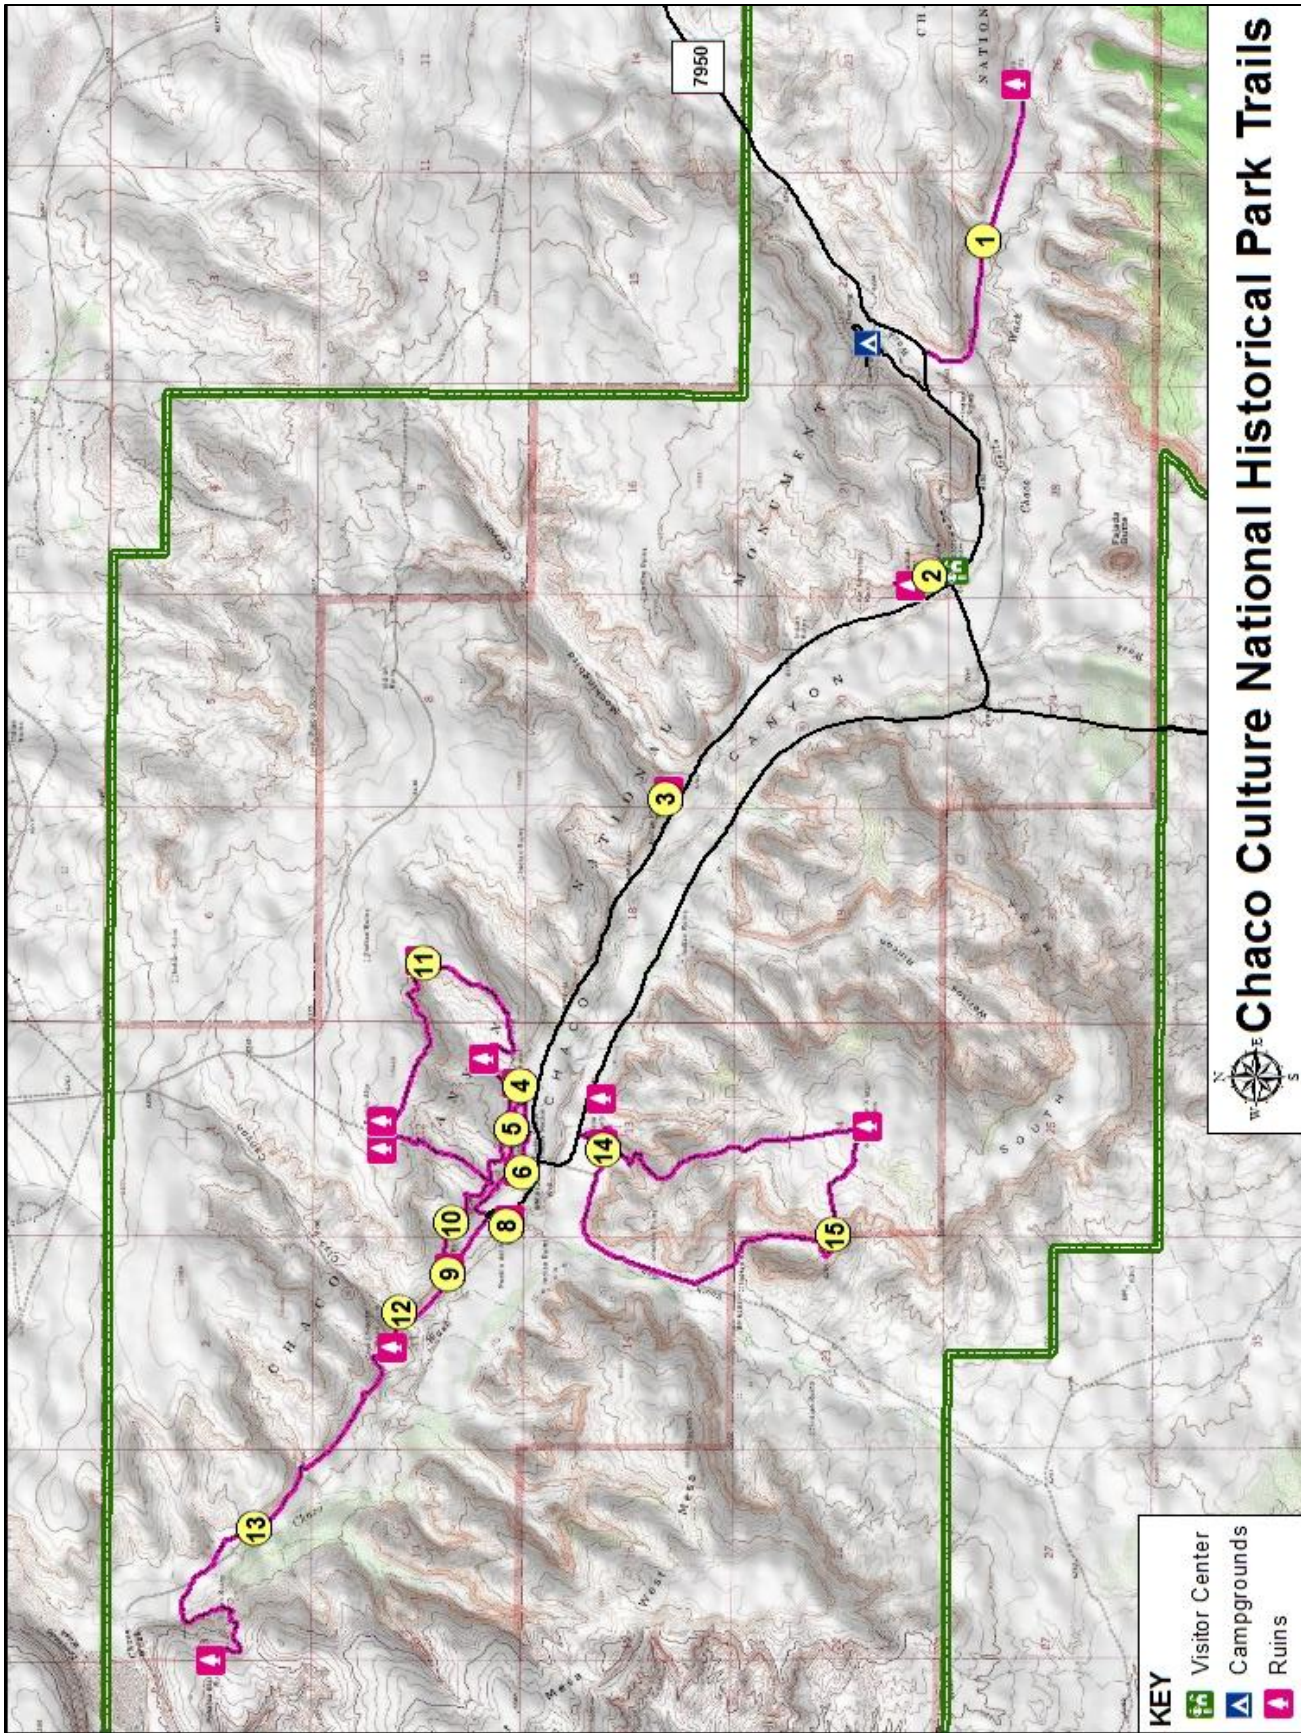

### Chaco Culture National Historical Park

Map	Trail Name	Difficulty	Route Type	Distance	Elev. Gain
1	Wijiji Trail *	Easy	Out & Back	3.2 mi 5.0 km	100
2	Una Vida Trail	Easy	Loop	0.8 mi 1.1 km	20
3	Hugo Pavi Trail	Easy	Loop	0.2 mi 0.4 km	20
4	Chetro Ketl Trail	Easy	Loop	0.8 mi 1.0 km	20
5	Petroglyph Trail	Easy	Out & Back	0.6 mi 1.0 km	10
6	Pueblo Bonito Trail	Easy	Loop	0.5 mi 0.8 km	35
7	Wetherill Trail	Easy	Out & Back	0.6 mi 1.0 km	10
8	Pueblo del Arroyo Trail	Easy	Loop	0.2 mi 0.3 km	10
9	Kin Klesto Trail	Easy	Loop	0.7 mi 1.2 km	20
10	Pueblo Bonito Overlook	Moderate	Out & Back	1.4 mi 2.2 km	170
11	Pueblo Alto Trail *	Moderate	Loop	3.3 mi 5.3 km	500
12	Casa Chiquita Trail	Easy	Out & Back	1.4 mi 2.2 km	10
13	Penasco Blanco Trail * (Includes Kin Kletso & Casa Chiquita)	Moderate	Out & Back	7.2 mi 11.6 km	340
14	Casa Rinconada Trail	Easy	Loop	0.5 mi 0.8 km	10
15	South Mesa (Tsin Kletsin) Trail *	Moderate	Loop	3.9 mi 6.3 km	520

\*Backcountry Trails

Trail Difficulty provided by [Alltrails.com](https://www.alltrails.com)

**The trails within Chaco Culture National Historical Park are open to foot traffic use only.**

**Resource Protection:** All cultural resources such as Ancestral Pueblo room blocks, pot sherds, petroglyphs, and historical artifacts are protected by Federal and State law. Let all cultural resources lie undisturbed.

**KEY**  
 Parking / Trailhead  
 Ruins

**Whetherell / Pueblo del Arroyo / Kin Kletso / Bonito Overlook Trails**

**KEY**  
 Trailhead  
 Ruins

**Pueblo Alto (Backcountry) Trail**