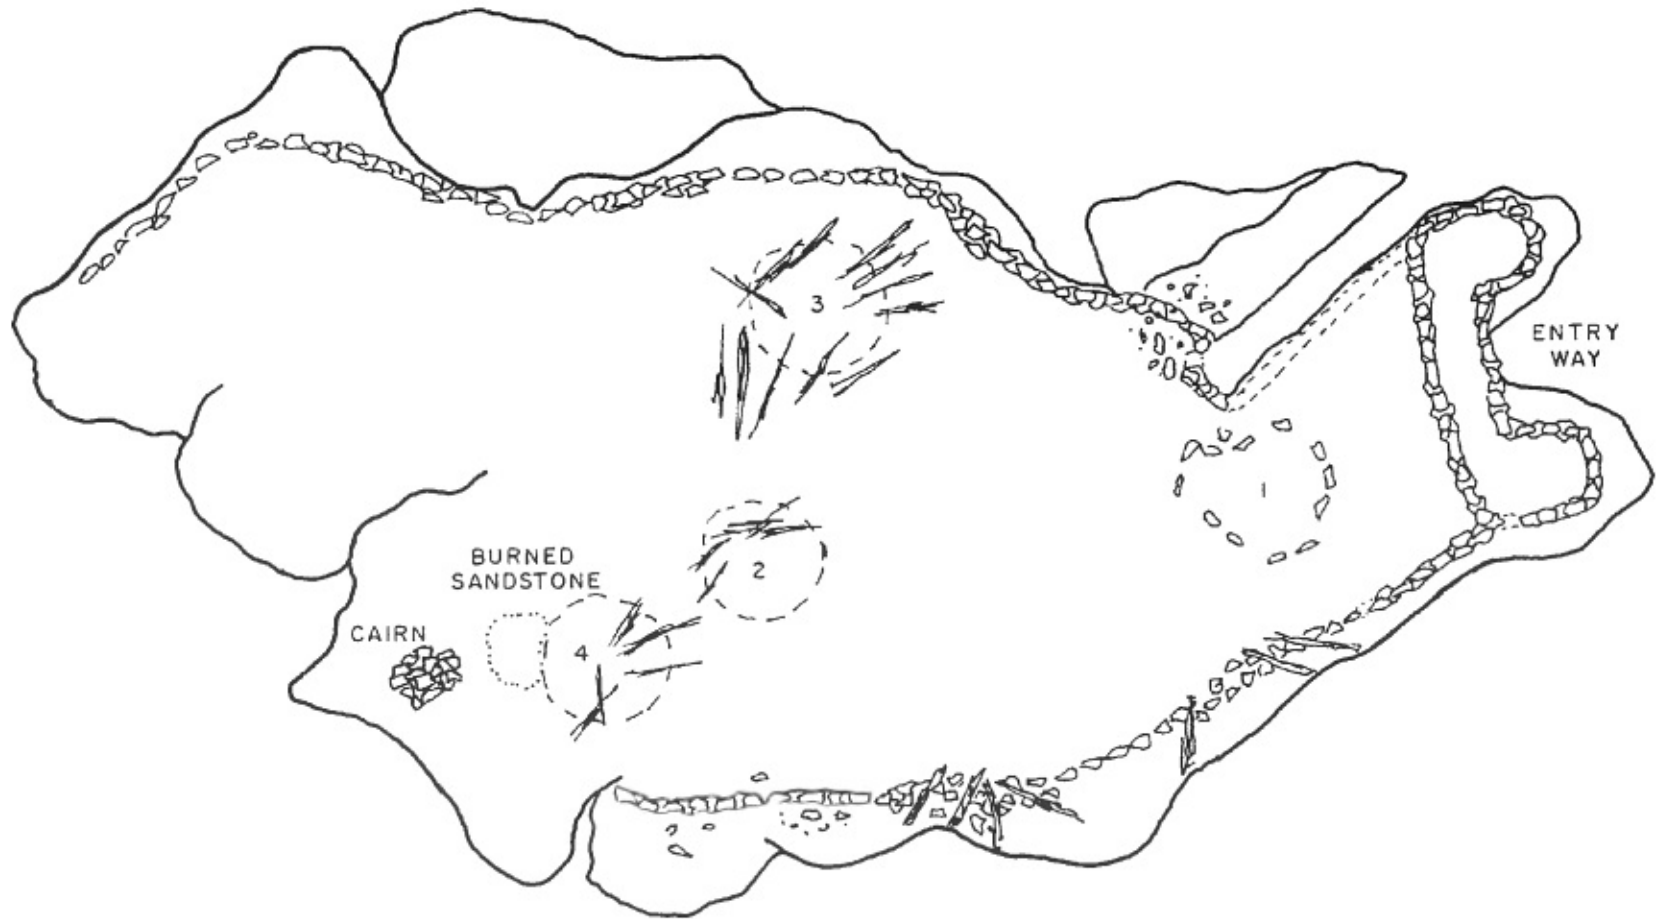

PRIETA MESA SITE LA 11251

0 2M 4M

Powers, Margaret A. and Byron P. Johnson 1987

Defensive Sites of Dinéah. New Mexico Bureau of Land Management Cultural Resources Series No. 2, 1987. U.S. Dept of the Interior, Bureau of Land Management, Albuquerque District.