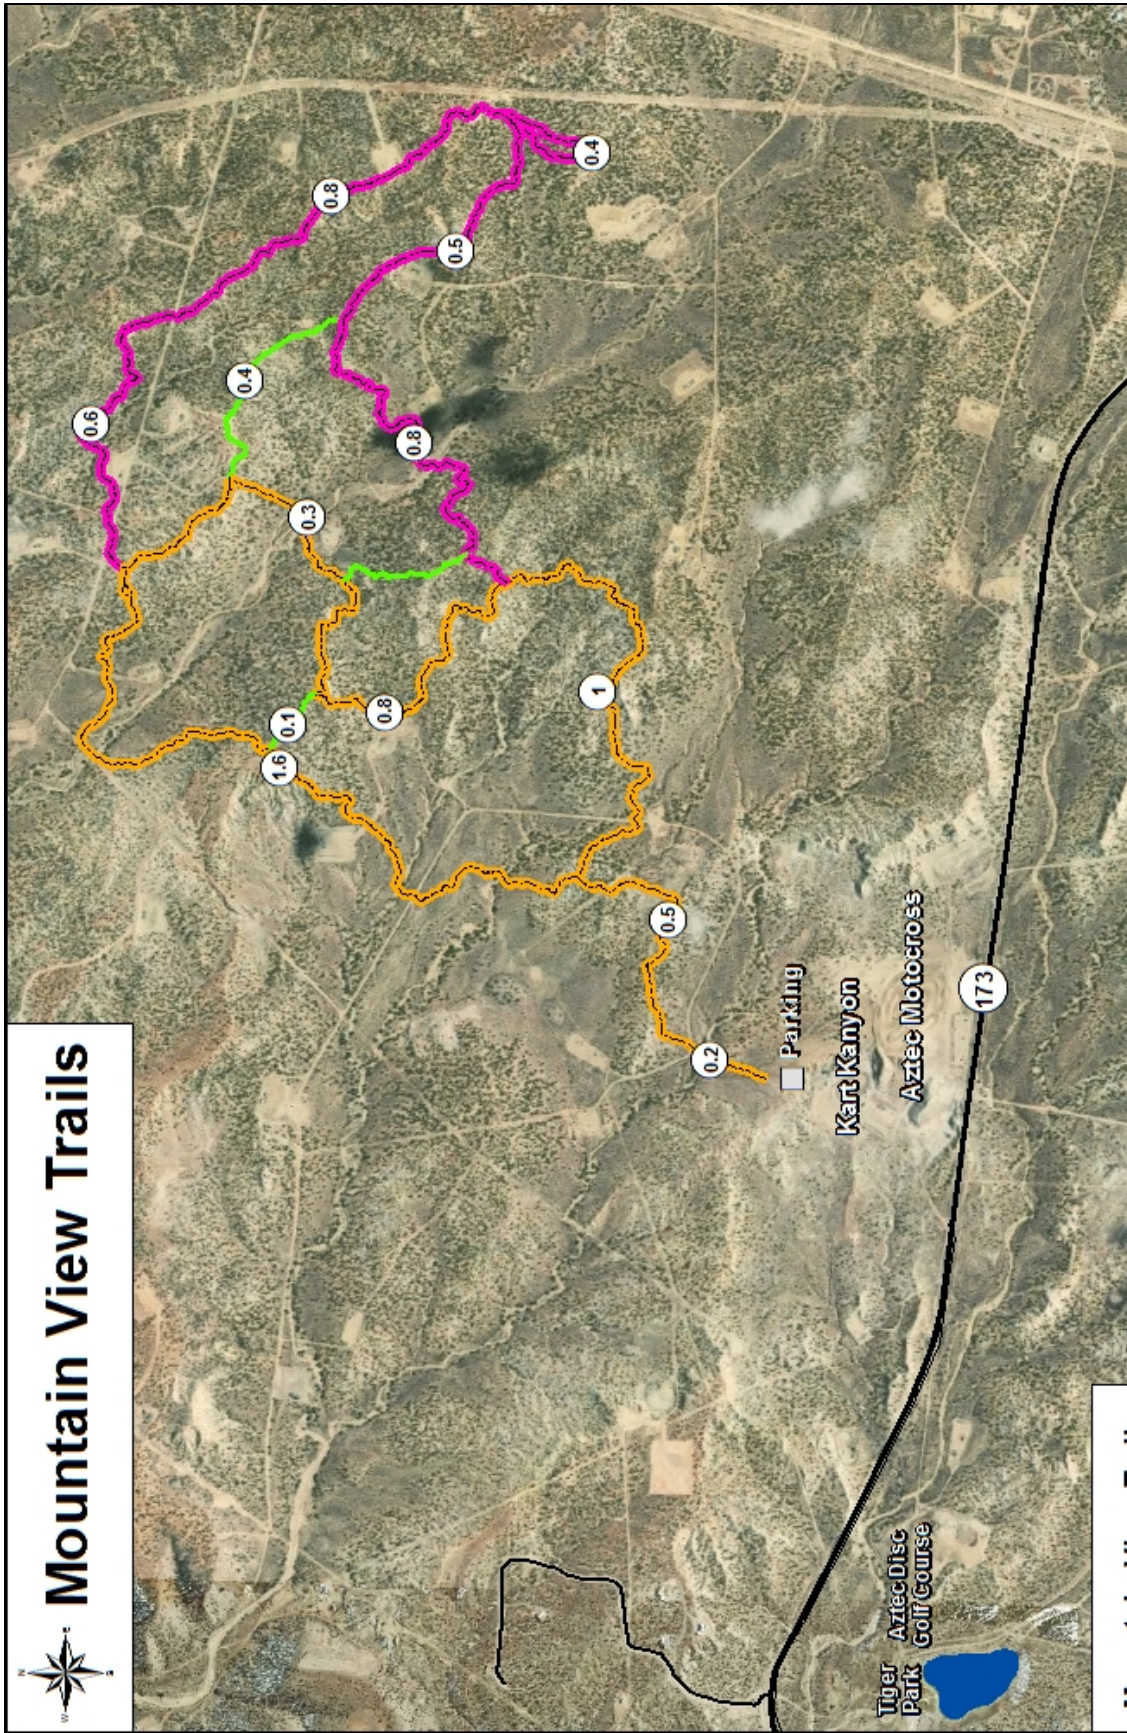

New Mexico, USA

@CityofAztec

MOUNTAIN VIEW TRAILS

- Activities:** Biking, hiking
- Facilities:** None. Restrooms and drinking water are not available.
- Season / Hours:** Open year-round.
- Description:** Mountain View is a single track
- Access:** The area lies north of Aztec Kart Canyon go-kart track. Parking is available either at Tiger Park or south of the Kart Canyon track.
- Special Rules:**
 - Ride only in areas or on trails open for use.
 - No overnight use.
 - Firewood gathering is prohibited.
 - All shooting is prohibited.
- Play Safely:**
 - Know your limitations.
 - Ride with a partner.
 - Always wear a helmet, eye protection, and protective clothing.
 - Make sure each rider in your group has a map and knows where the party is headed.
 - Expect the unexpected. Take plenty of water and high energy food. Pack a first aid kit. Carry tools needed for minor repairs.

Have a positive influence on the area and those around you, practice the **Tread Lightly!**

 - T**Travel only where permitted.
 - R**espect the rights of others.
 - E**ducate yourself.
 - A**void streams, meadows, and wildlife areas.
 - D**rive and travel responsibly.

Report Vandalism
 Report any vandalism to the Bureau of Land Management (BLM) hot line at (505) 564-7600.

Trail Name	Miles	Kilometers	Trail Difficulty	Rating	MTB Project Ranking		
					System	New Mexico	National
West Loop	4.2	6.6	Intermediate	3.4	1	269	11,066
East Loop	3.1	5.0	Intermediate	3.4	1	269	11,066

Mountain View Trails

Mountain View Trails

- East Loop
- West Loop
- Connectors

BLM Rules:

1. Ride only on established trails.
2. Shooting is prohibited.
3. Firewood gathering is prohibited.
4. Permits are required for commercial, competitive and organized group events.
5. Pets must be under control at all times.