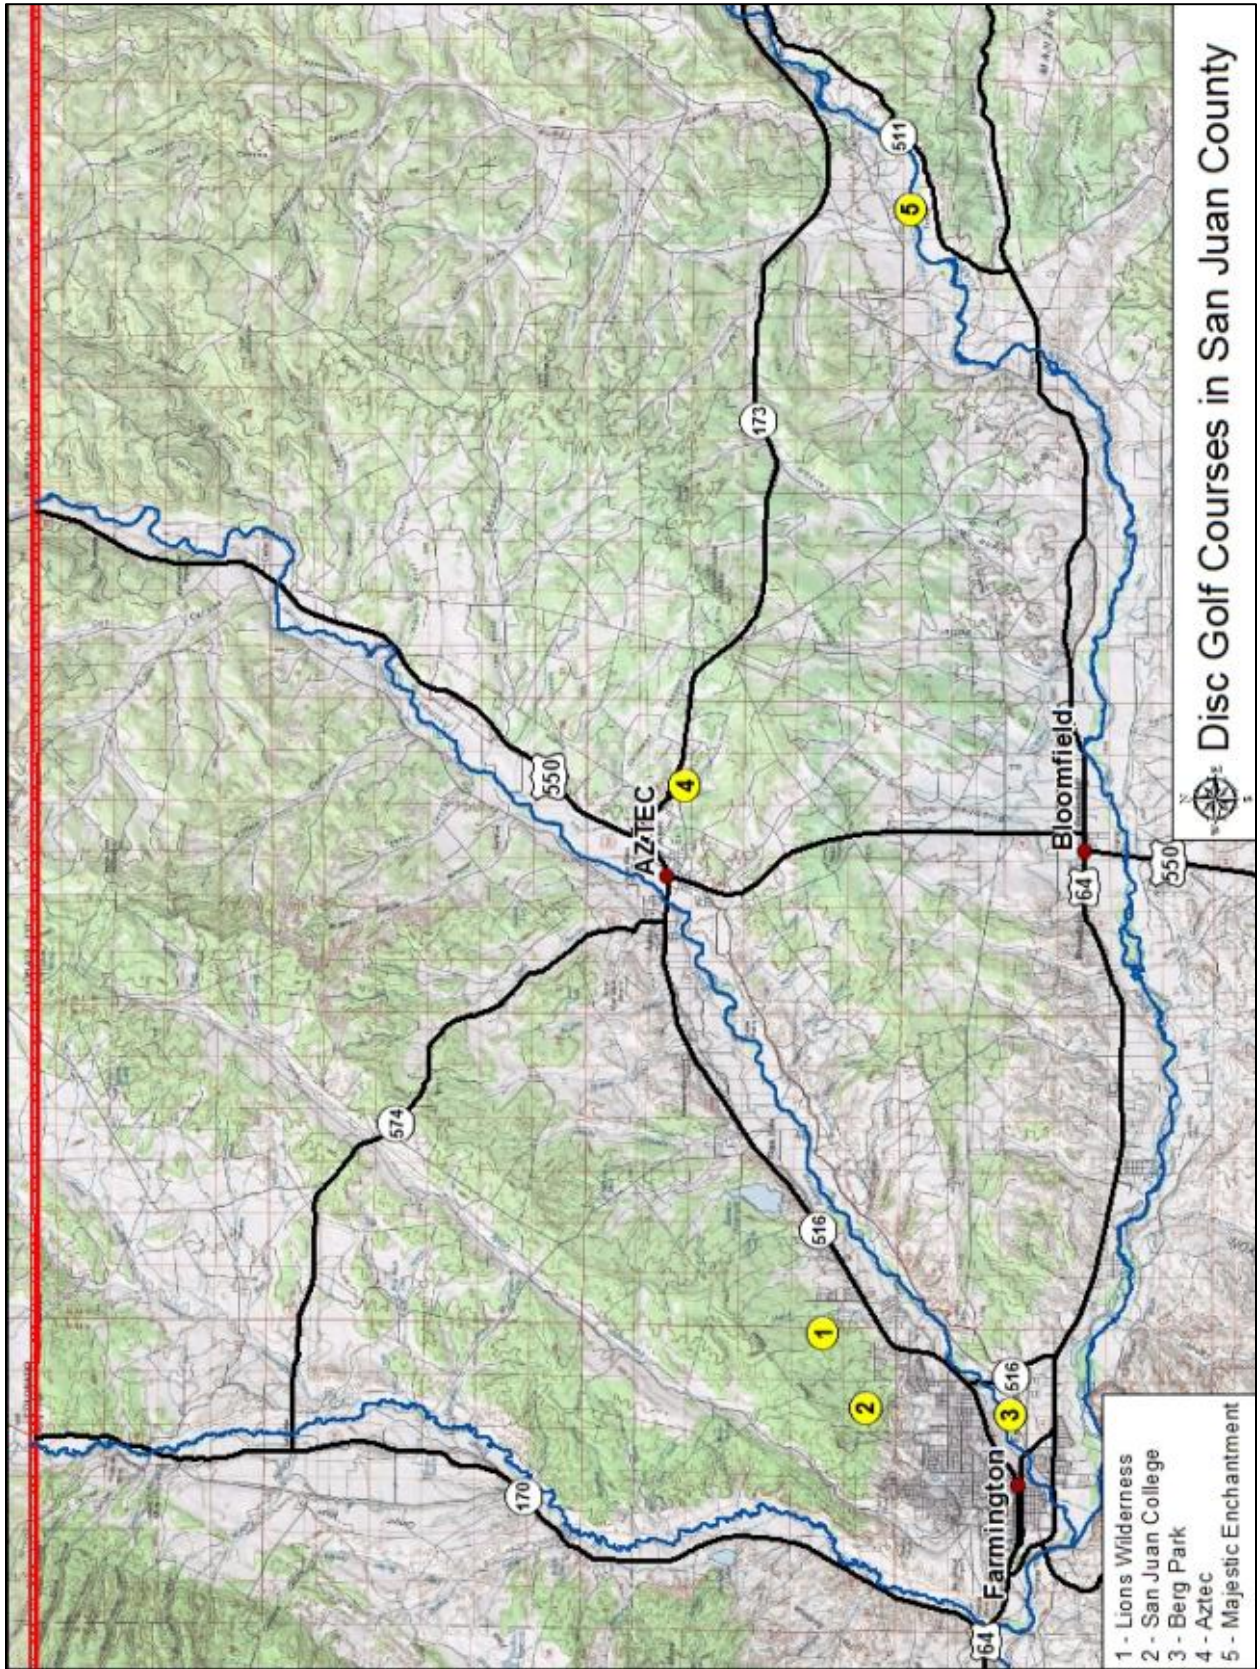

Disc Golf Courses in San Juan County

- 1 - Lions Wilderness
- 2 - San Juan College
- 3 - Berg Park
- 4 - Aztec
- 5 - Majestic Enchantment