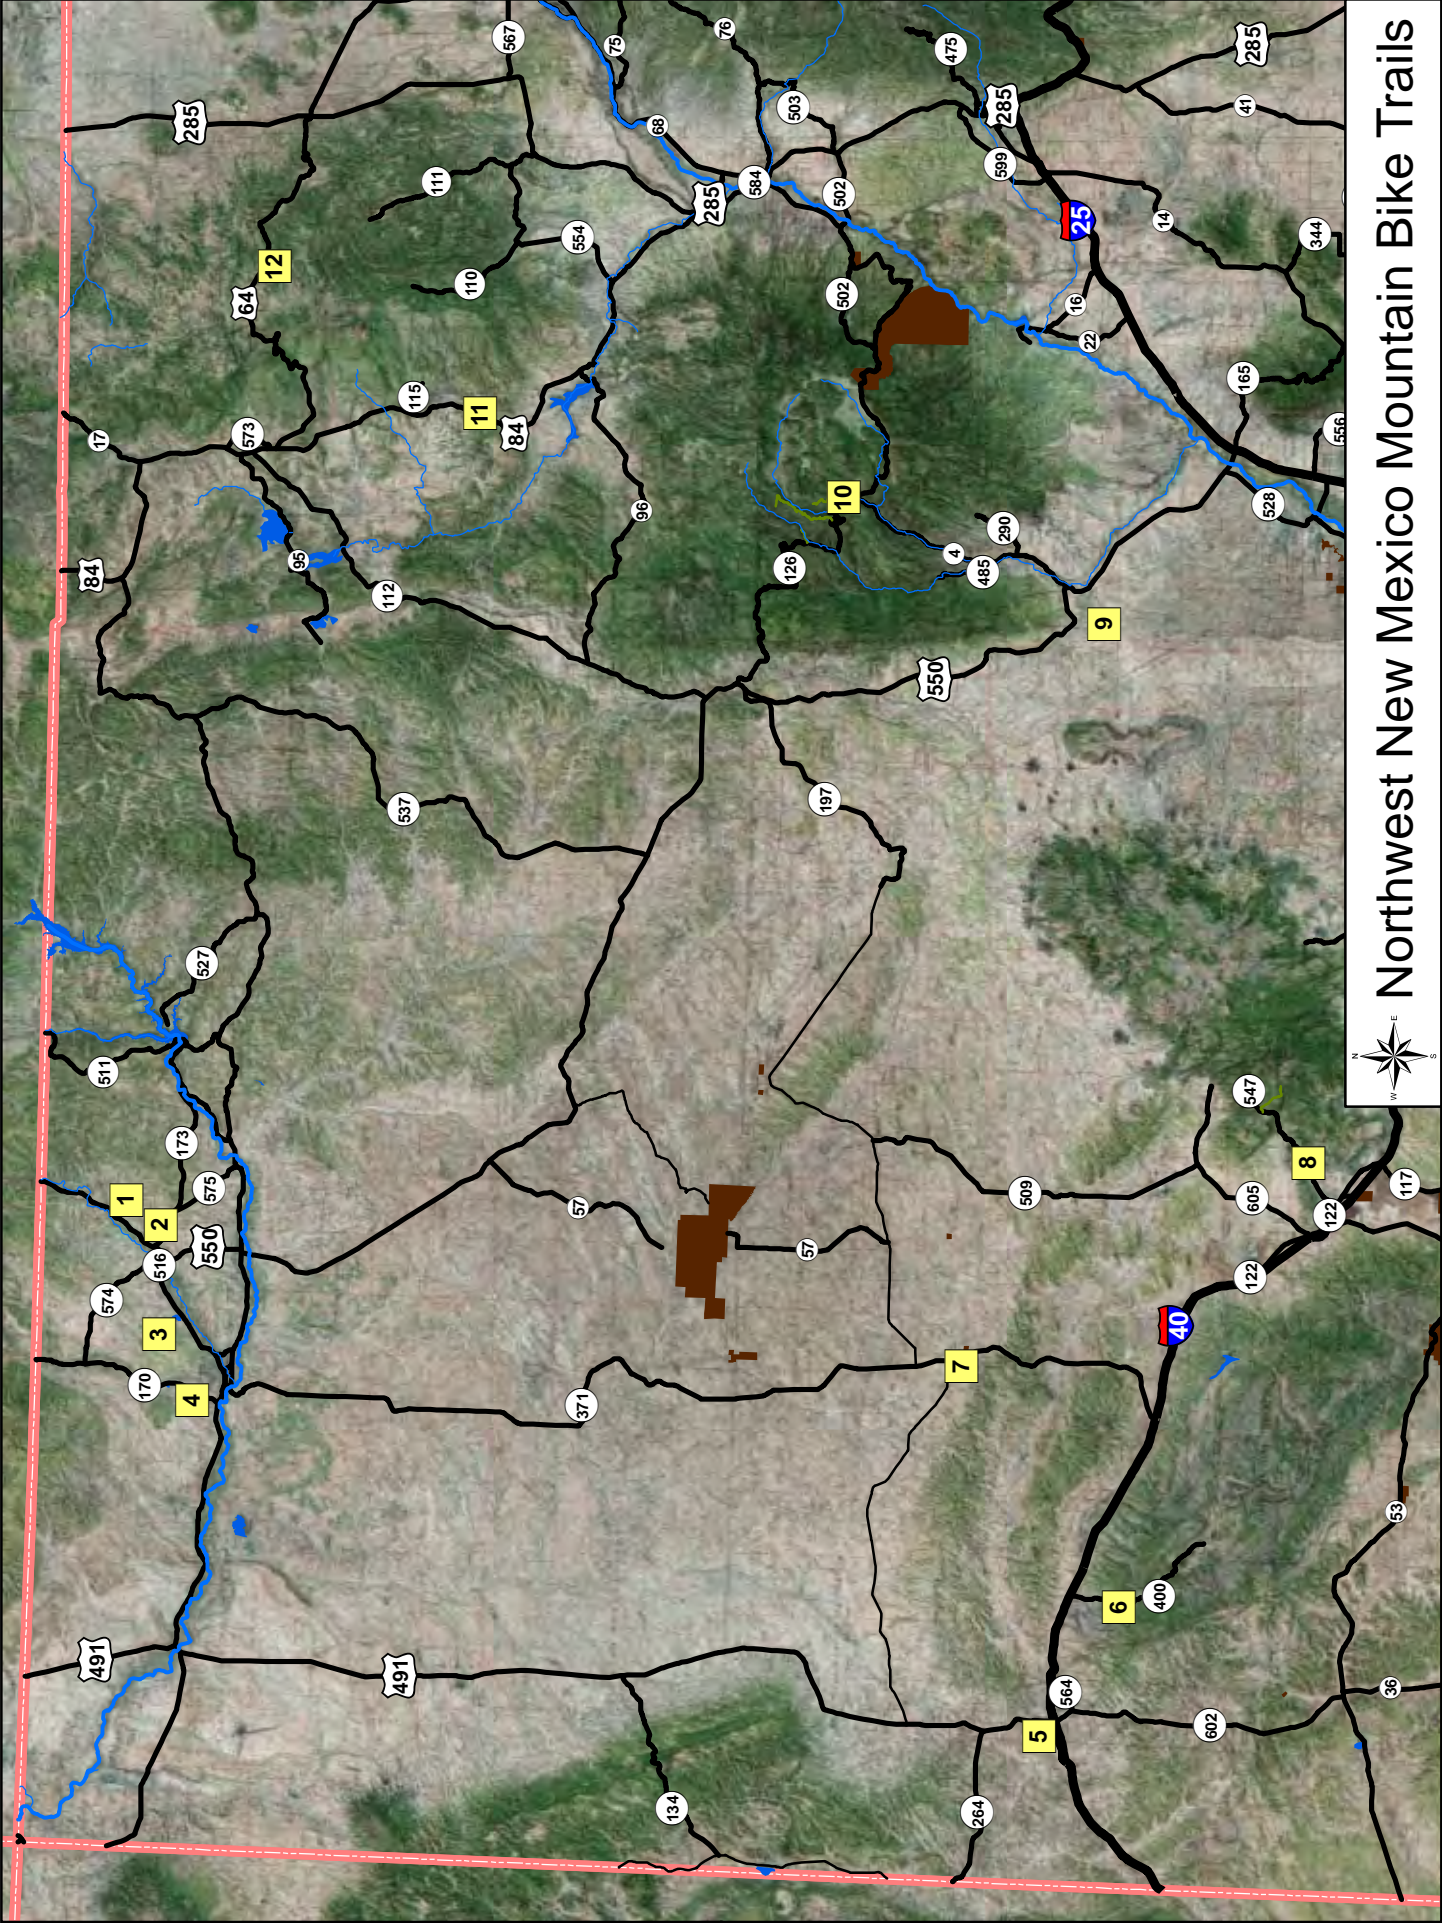

MOUNTAIN BIKE TRAILS
Northwest New Mexico

Map	System Name	Trails	Miles	Kilometers	Land Owner
1	Alien Run	3	16.2	26.1	BLM - Farmington
2	Mountain View	2	9.6	15.4	BLM - Farmington
3	Glade Run / Road Apple	9	40	64.4	BLM - Farmington
4	Pinon Mesa	1	22	35.4	BLM - Farmington
5	High Desert	5	18.1	29.1	McKinley County
6	Zuni Mountain	14	57.7	92.9	Cibola National Forest
7	TeePee Mesa	1	3.2	5.1	BLM - Farmington
8	Grants	3	19.2	30.9	Cibola National Forest
9	White Ridge	9	15.3	24.6	BLM – Rio Puerco
10	Jemez Mountains-Valles Caldera	11	88.7	142.7	Santa Fe National Forest Valles Caldera National Preserve
11	Abiquiu	4	17.1	27.5	Carson National Forest Santa Fe National Forest
12	Burned Mountain	3	40.5	65.2	Carson National Forest

Northwest New Mexico Mountain Bike Trails