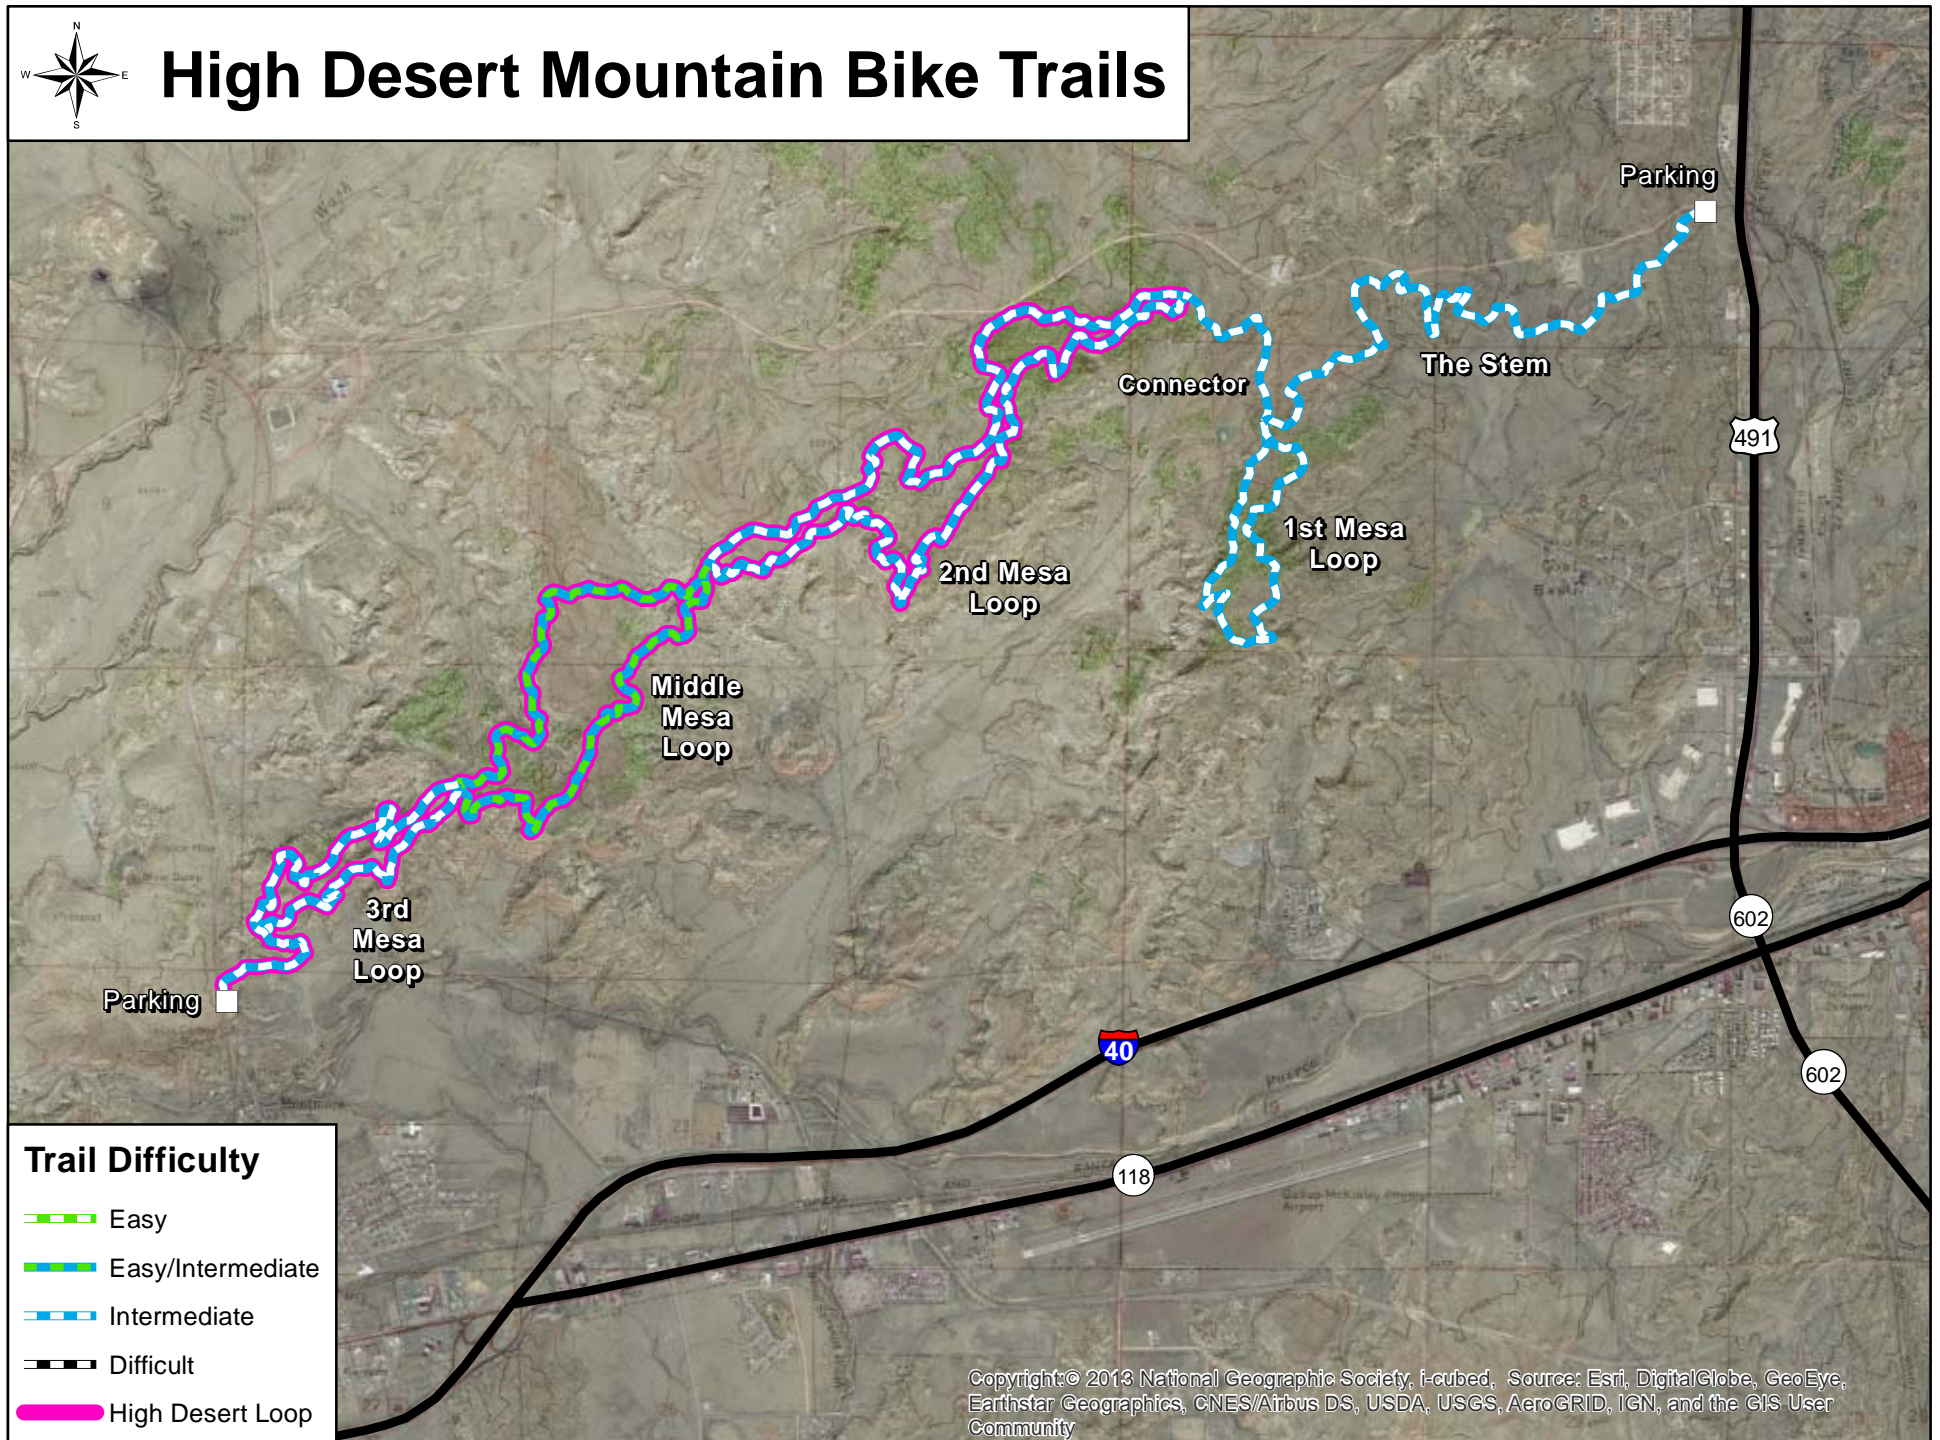

High Desert Mountain Bike Trails

Trail Difficulty

- Easy
- Easy/Intermediate
- Intermediate
- Difficult
- High Desert Loop

Copyright © 2013 National Geographic Society, i-cubed. Source: Esri, DigitalGlobe, GeoEye, Earthstar Geographics, CNES/Airbus DS, USDA, USGS, AeroGRID, IGN, and the GIS User Community