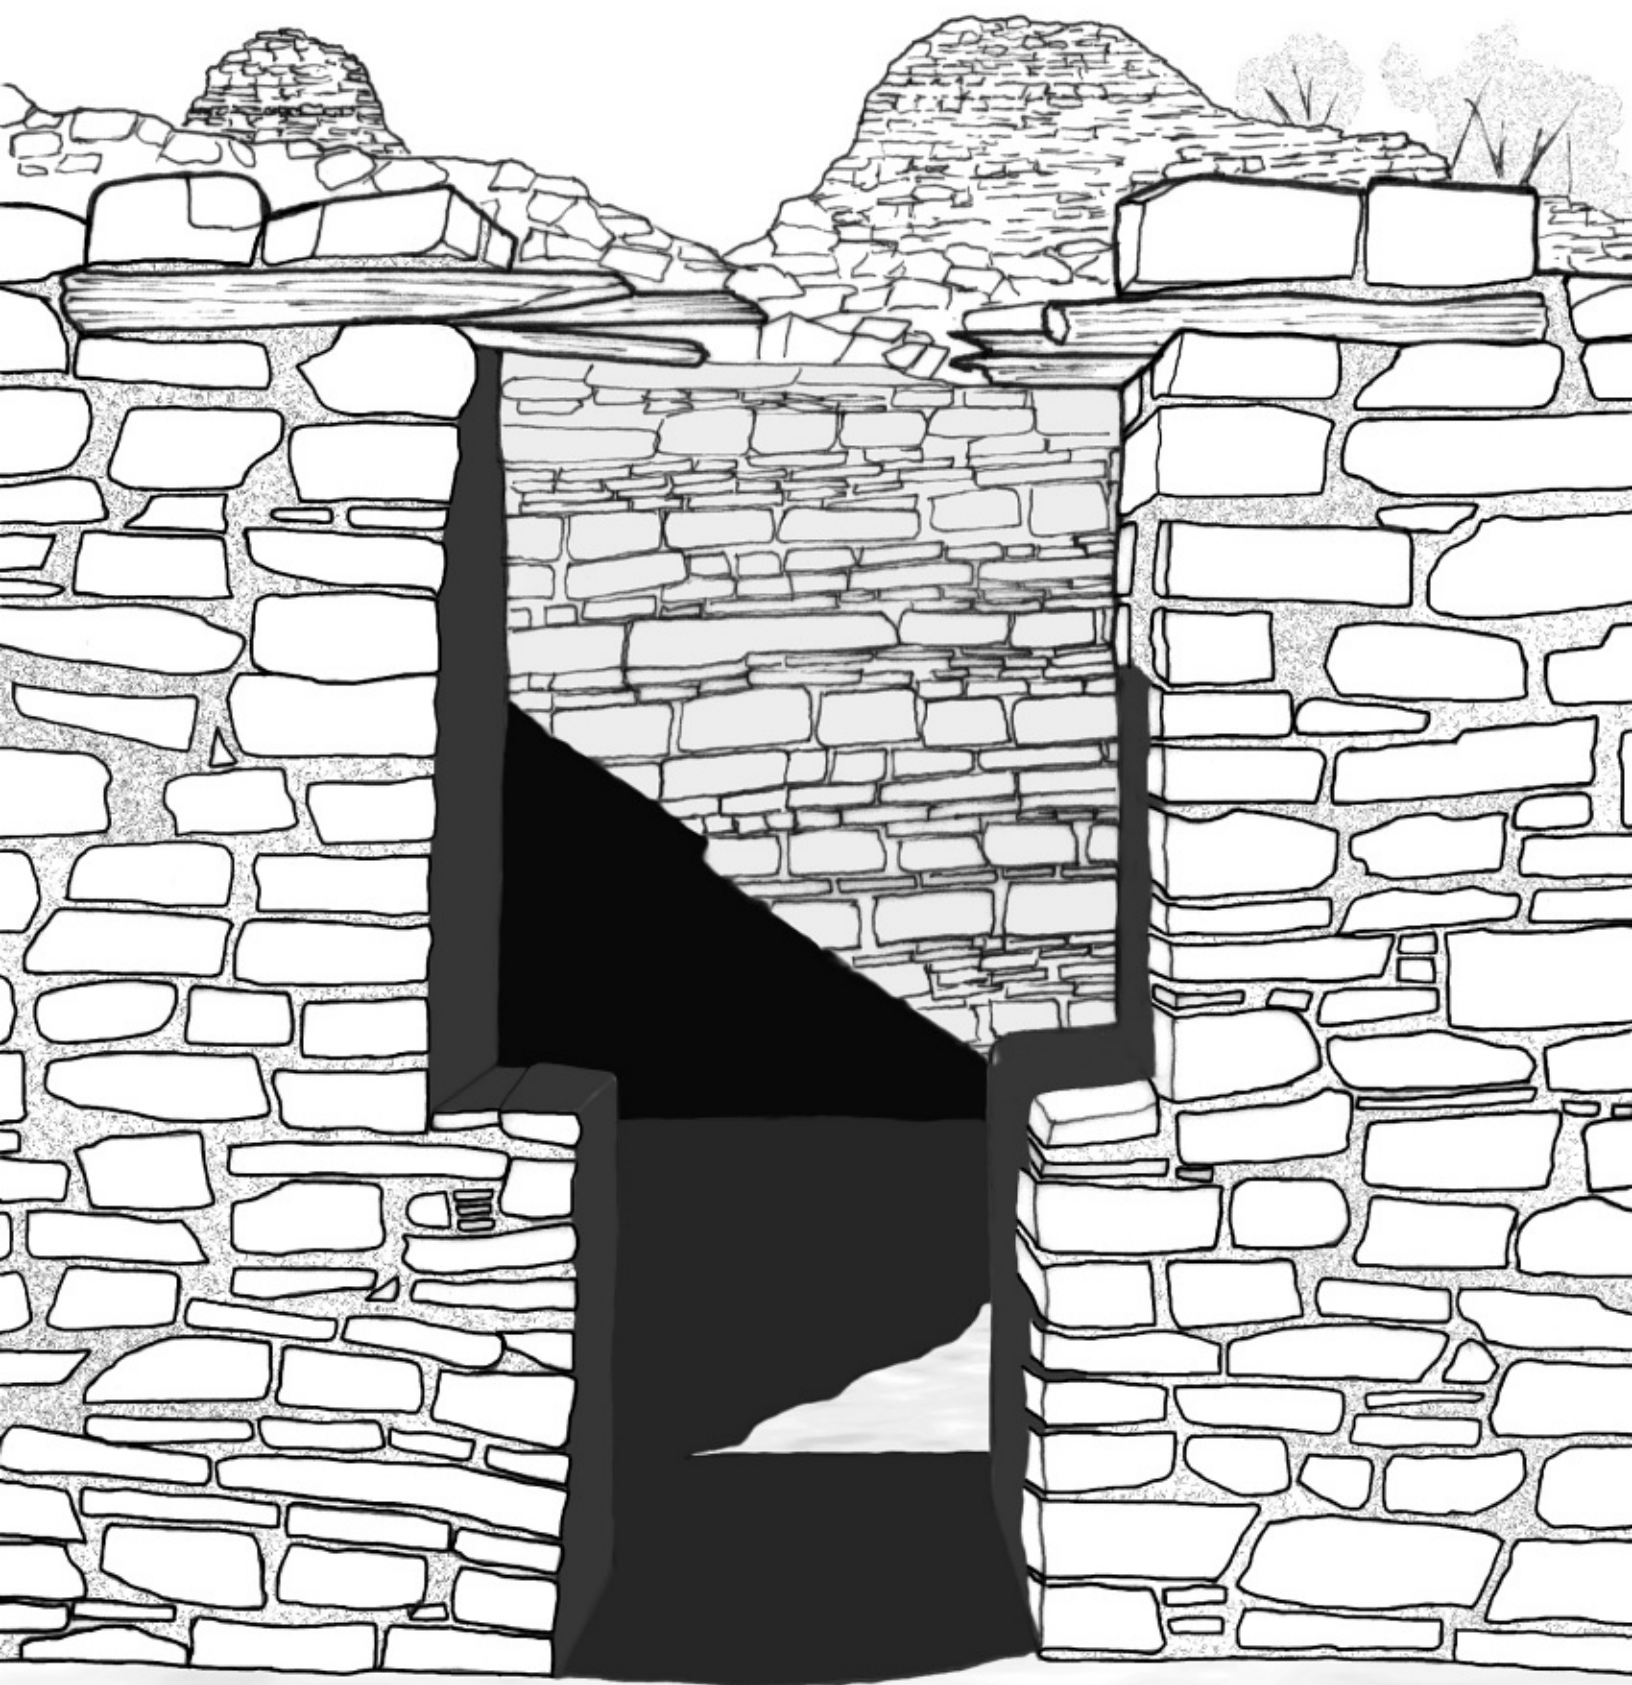

T-SHAPED DOORWAYS

T-Shaped doorways are a unique architecture style that is unique to Chaco Culture. What do you think the purpose of such doorways were?