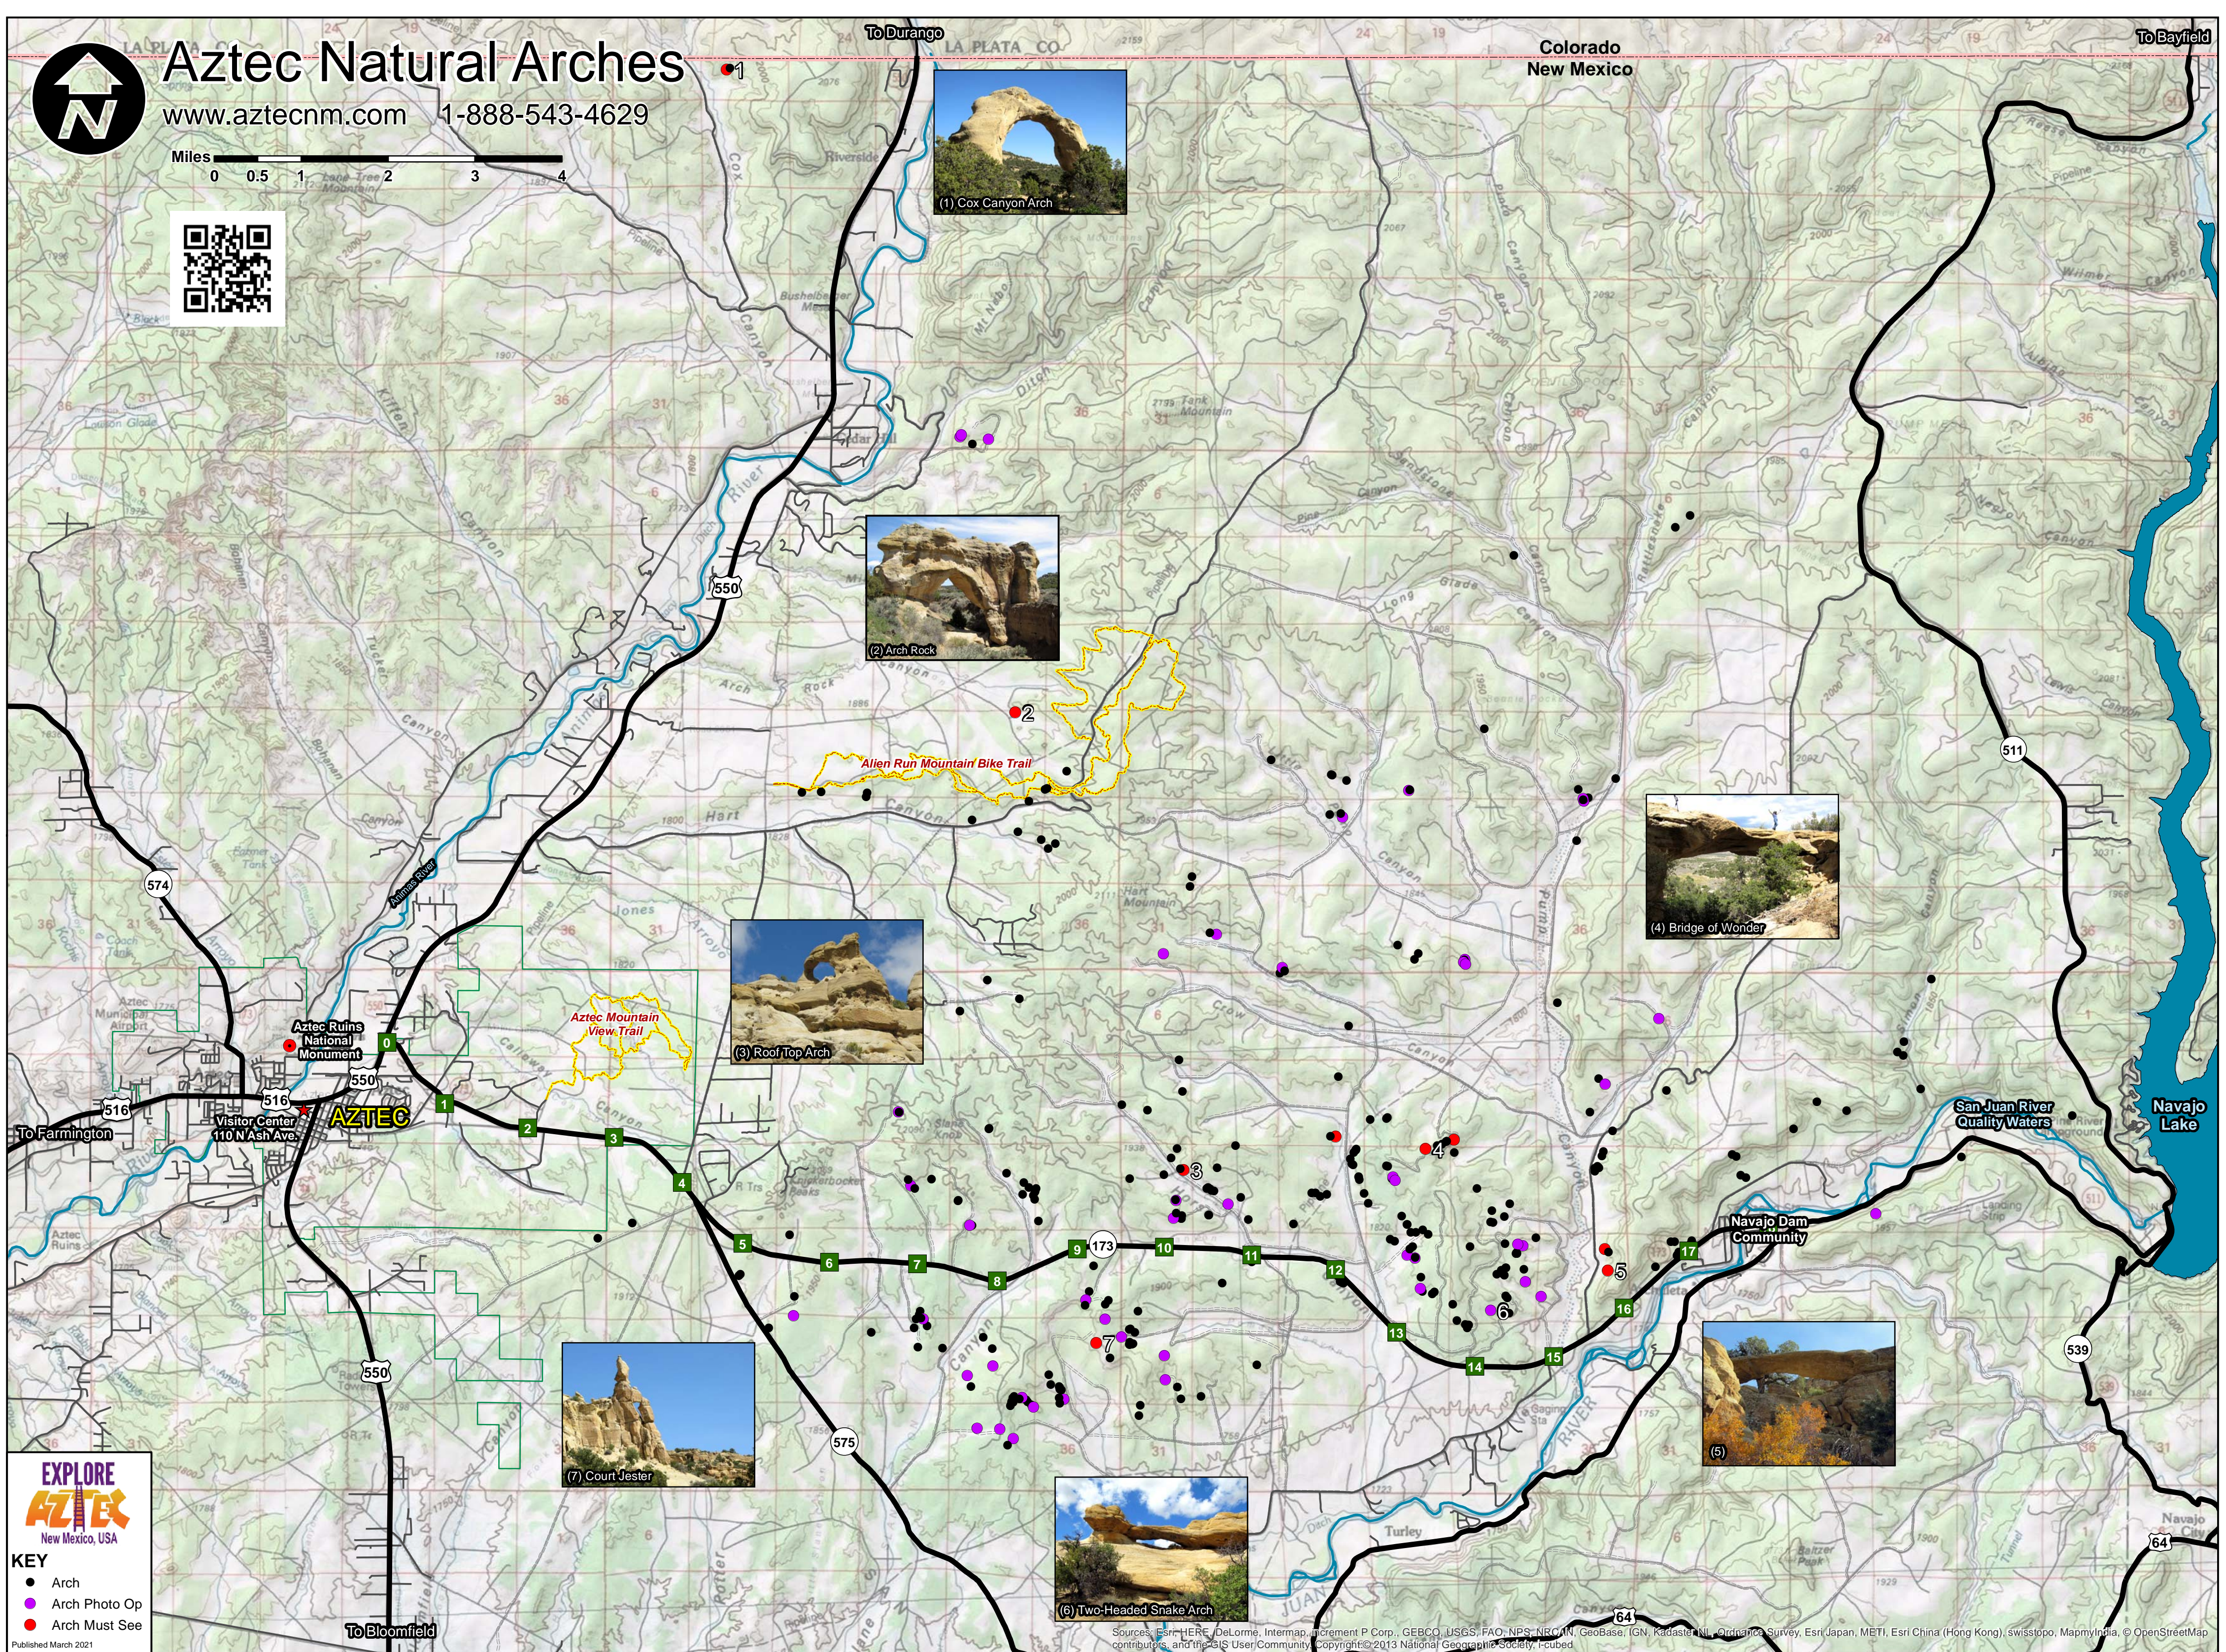

# Aztec Natural Arches

www.aztecnm.com 1-888-543-4629

Miles 0 0.5 1 2 3 4

(1) Cox Canyon Arch

(2) Arch Rock

(4) Bridge of Wonder

(3) Roof Top Arch

(7) Court Jester

(6) Two-Headed Snake Arch

(5)

**EXPLORE AZTEC**  
New Mexico, USA

**KEY**

- Arch
- Arch Photo Op
- Arch Must See

Published March 2021

Sources: Esri, HERE, DeLorme, Intermap, increment P Corp., GEBCO, USGS, FAO, NPS, NRCAN, GeoBase, IGN, Kadaster NL, Ordnance Survey, Esri Japan, METI, Esri China (Hong Kong), swisstopo, MapmyIndia, © OpenStreetMap contributors, and the GIS User Community. Copyright © 2013 National Geographic Society, Inc.