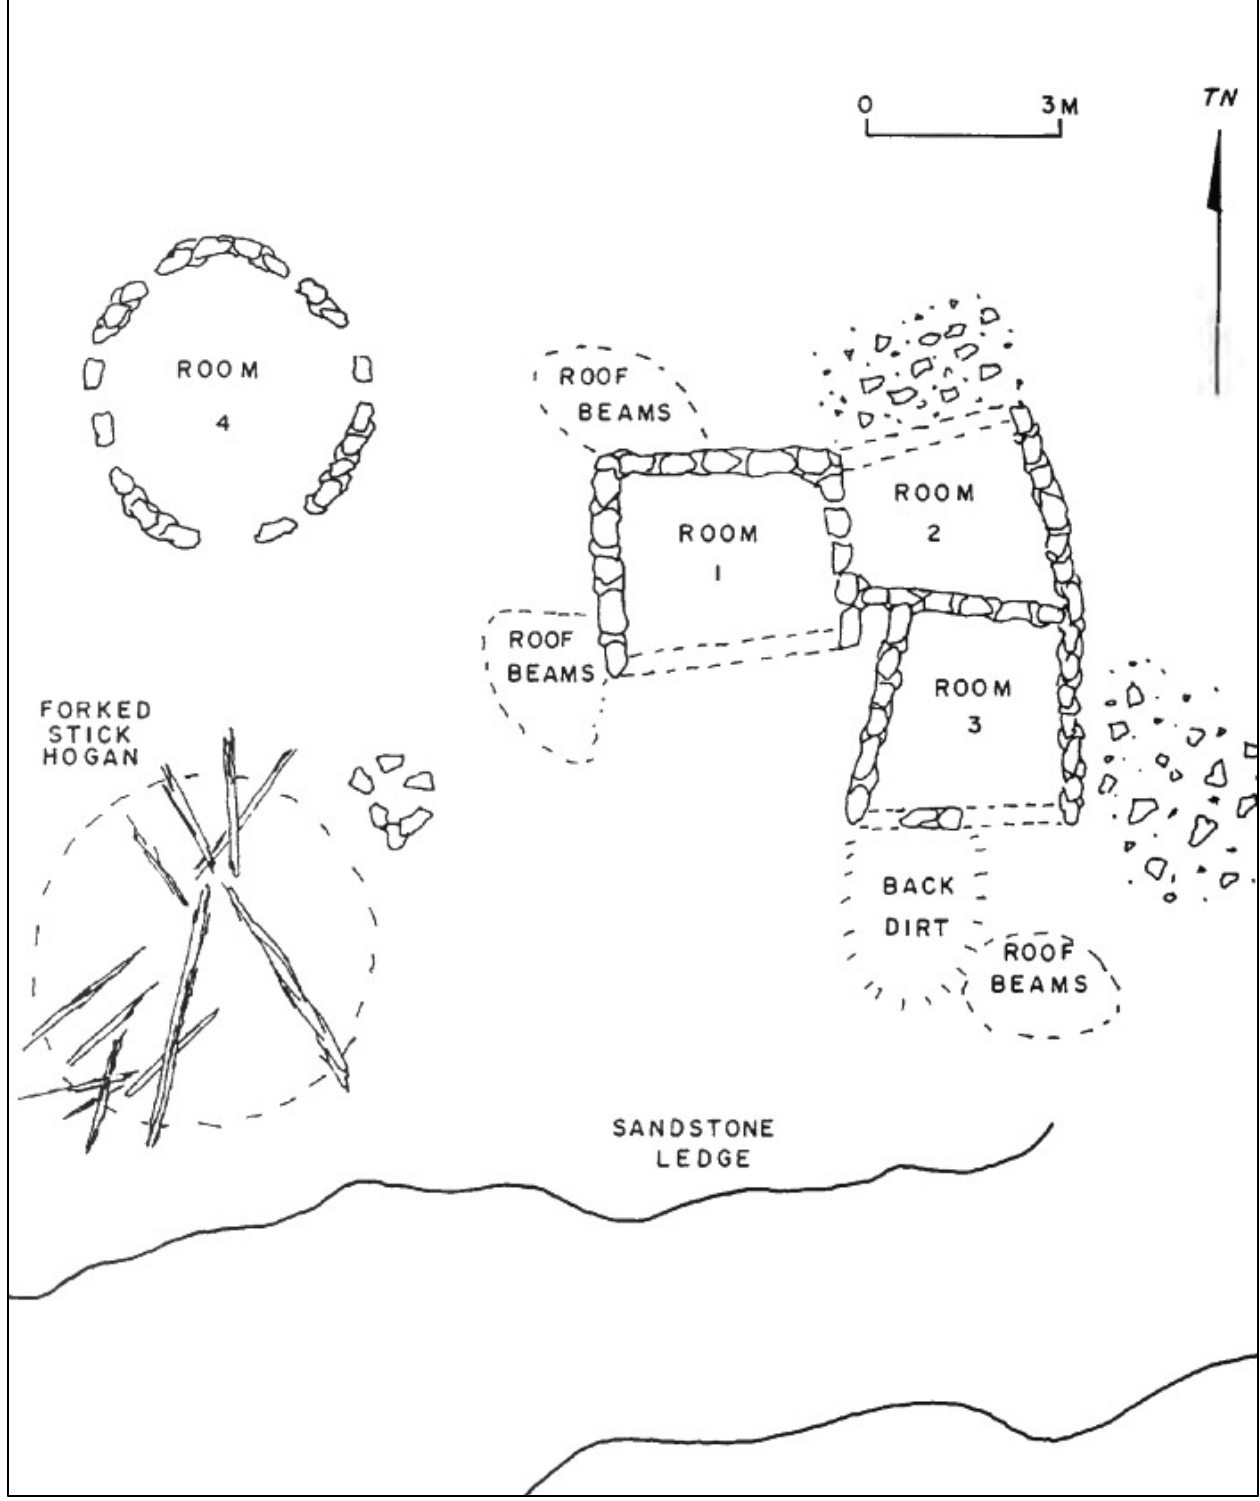

ADAMS CANYON
SITE
LA 55824

Powers, Margaret A. and Byron P. Johnson 1987
Defensive Sites of Dinétah. New Mexico Bureau of Land Management Cultural Resources Series No. 2,
1987. U.S. Dept of the Interior, Bureau of Land Management, Albuquerque District.